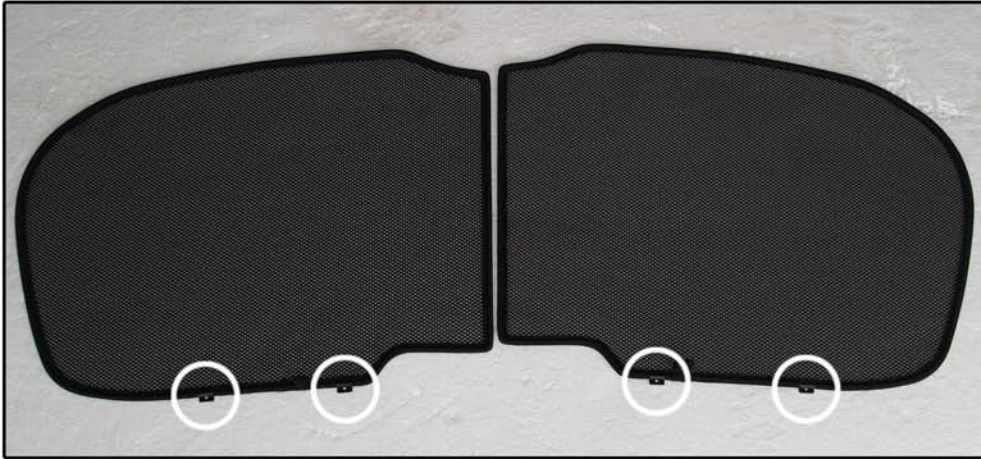

INSTALLATION INSTRUCTIONS

Toyota Auris 5dr

TOY-AURI-5-A

COMPONENTS INCLUDED

SHADES

FIXING CLIPS

SIDE SHADE INSTALLATION

SIDE SHADE INSTALLATION

SIDE SHADE INSTALLATION

TAILGATE SHADE INSTALLATION

TAILGATE SHADE INSTALLATION

TAILGATE SHADE INSTALLATION