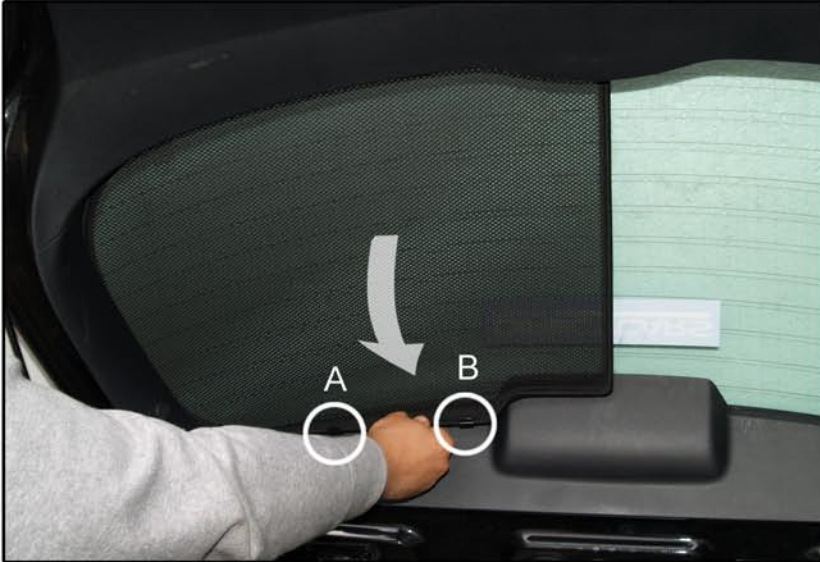

TAILGATE SHADE INSTALLATION