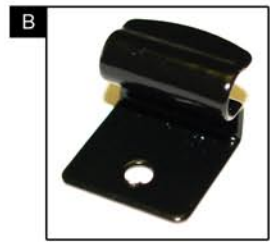

INSTALLATION INSTRUCTIONS

Toyota Auris 5dr

TOY-AURI-5-A

COMPONENTS INCLUDED

SHADES

FIXING CLIPS

SIDE SHADE INSTALLATION

SIDE SHADE INSTALLATION