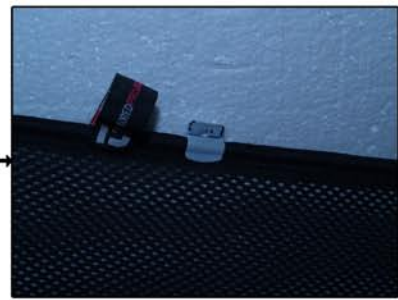

INSTALLATION INSTRUCTIONS

Toyota Auris 5dr

TOY-AURI-5-A

COMPONENTS INCLUDED

SHADES

FIXING CLIPS

SIDE SHADE INSTALLATION

SIDE SHADE INSTALLATION

SIDE SHADE INSTALLATION

TAILGATE SHADE INSTALLATION

TAILGATE SHADE INSTALLATION

TAILGATE SHADE INSTALLATION