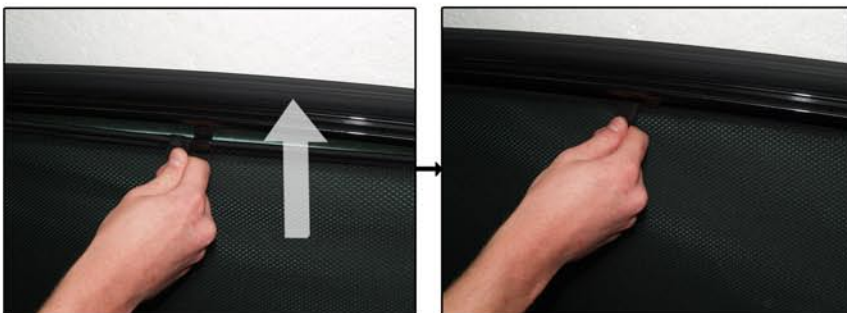

INSTALLATION INSTRUCTIONS

Toyota Auris 5dr

TOY-AURI-5-A

COMPONENTS INCLUDED

SHADES

FIXING CLIPS

SIDE SHADE INSTALLATION

SIDE SHADE INSTALLATION

SIDE SHADE INSTALLATION

TAILGATE SHADE INSTALLATION

TAILGATE SHADE INSTALLATION

TAILGATE SHADE INSTALLATION