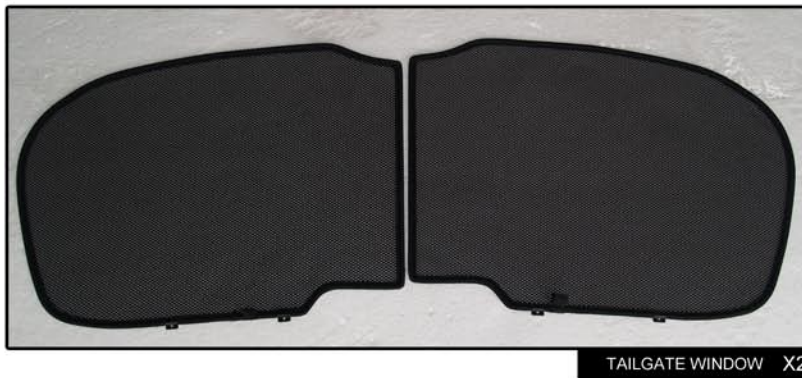

INSTALLATION INSTRUCTIONS

Toyota Auris 5dr

TOY-AURI-5-A

COMPONENTS INCLUDED

SHADES

FIXING CLIPS

SIDE SHADE INSTALLATION

SIDE SHADE INSTALLATION

SIDE SHADE INSTALLATION

TAILGATE SHADE INSTALLATION

TAILGATE SHADE INSTALLATION

TAILGATE SHADE INSTALLATION