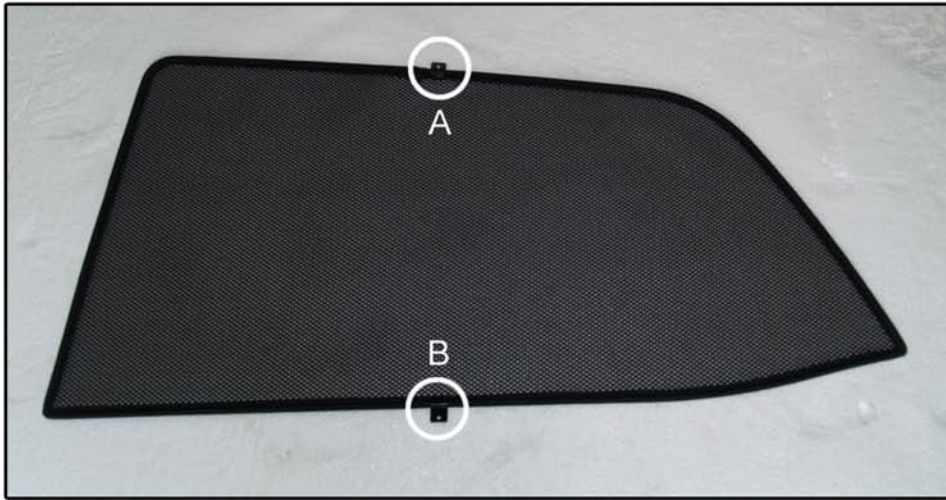

INSTALLATION INSTRUCTIONS

Toyota Auris 5dr

TOY-AURI-5-A

COMPONENTS INCLUDED

SHADES

FIXING CLIPS

SIDE SHADE INSTALLATION

SIDE SHADE INSTALLATION

SIDE SHADE INSTALLATION

TAILGATE SHADE INSTALLATION

TAILGATE SHADE INSTALLATION

TAILGATE SHADE INSTALLATION