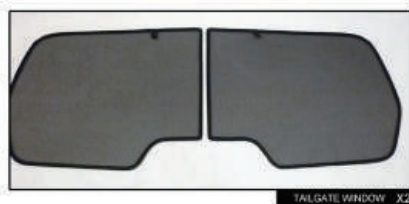

Installation Manual

CITROEN BERLINGO 5DR
CIT-BERL-5-B

COMPONENTS INCLUDED

CL-M02 x 2

CL-P02 x 12

CL-W01 x 1

Installation

CITROEN BERLINGO 5DR
CIT-BERL-5-B