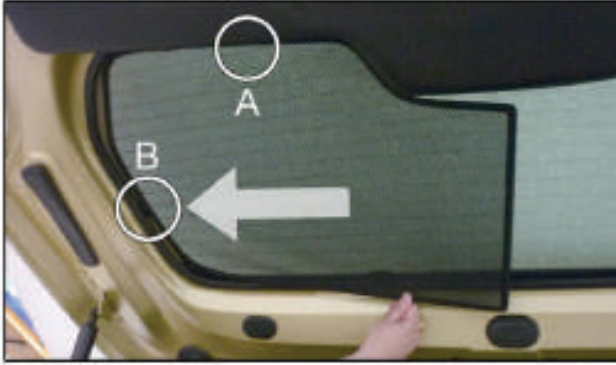

Installation

CITROEN BERLINGO 5DR
CIT-BERL-5-B

TAILGATE SHADE INSTALLATION