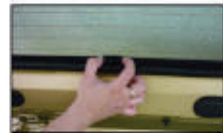

Installation

CITROEN BERLINGO 5DR
CIT-BERL-5-B

PORT SHADE INSTALLATION

Installation

CITROEN BERLINGO 5DR
CIT-BERL-5-B

TAILGATE SHADE INSTALLATION

Installation

CITROEN BERLINGO 5DR
CIT-BERL-5-B