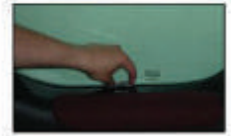

Installation

CITROEN BERLINGO 5DR
CIT-BERL-5-B

SIDE SHADE INSTALLATION