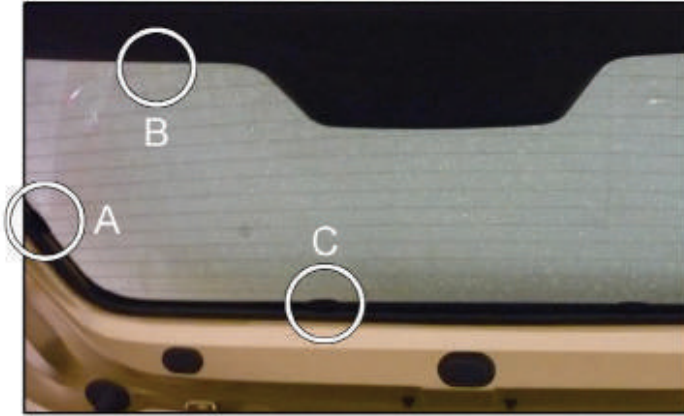

Installation

CITROEN BERLINGO 5DR
CIT-BERL-5-B

PORT SHADE INSTALLATION

Installation

CITROEN BERLINGO 5DR
CIT-BERL-5-B

TAILGATE SHADE INSTALLATION

Installation

CITROEN BERLINGO 5DR
CIT-BERL-5-B