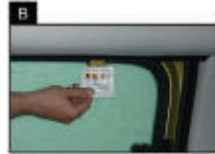

Installation

CITROEN BERLINGO 5DR
CIT-BERL-5-B

SIDE SHADE INSTALLATION