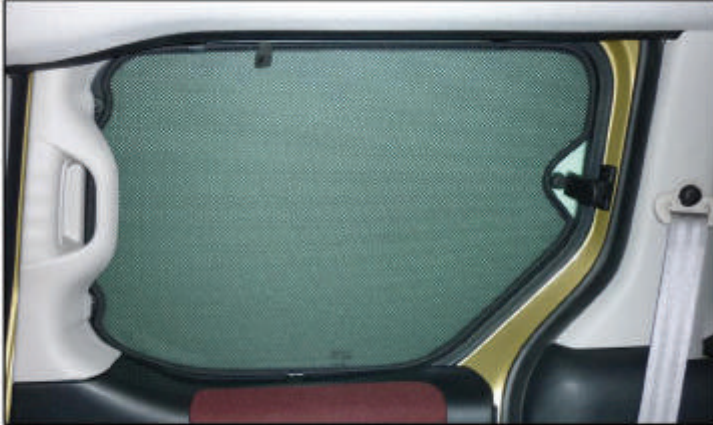

SIDE SHADE INSTALLATION

Installation

CITROEN BERLINGO 5DR
CIT-BERL-5-B

SIDE SHADE INSTALLATION

Installation

CITROEN BERLINGO 5DR
CIT-BERL-5-B

SIDE SHADE INSTALLATION

X2