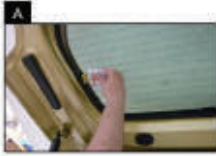

Installation

CITROEN BERLINGO 5DR
CIT-BERL-5-B

PORT SHADE INSTALLATION

Installation

CITROEN BERLINGO 5DR
CIT-BERL-5-B

TAILGATE SHADE INSTALLATION

Installation

CITROEN BERLINGO 5DR
CIT-BERL-5-B