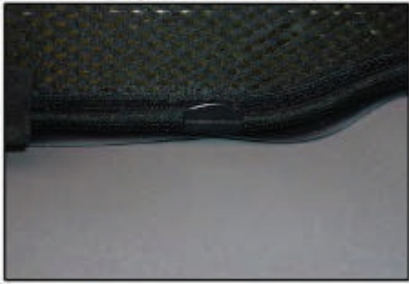

TAILGATE SHADE INSTALLATION