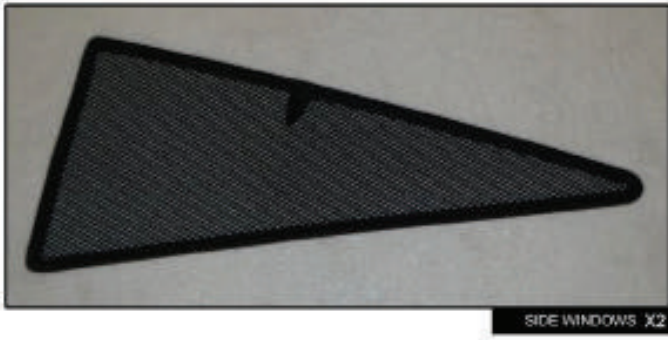

Installation Manual

AUDI TT 2DR
AU-TT-2-B

COMPONENTS INCLUDED

CL-M12 x 6

CL-M14 x 1

Installation

AUDI TT 2DR

AU-TT-2-B