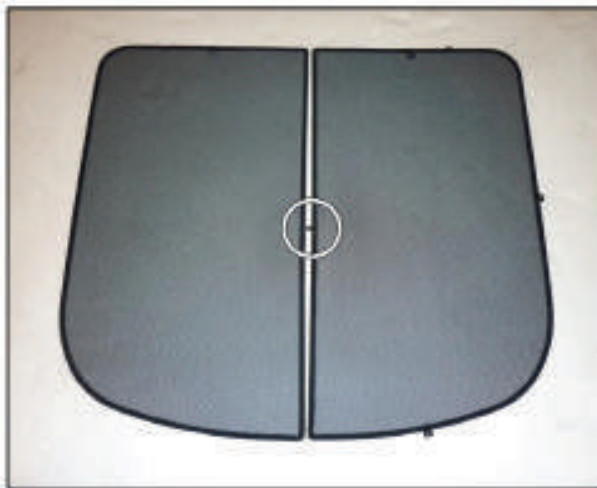

Installation

AUDI TT 2DR

AU-TT-2-B

TAILGATE SHADE INSTALLATION