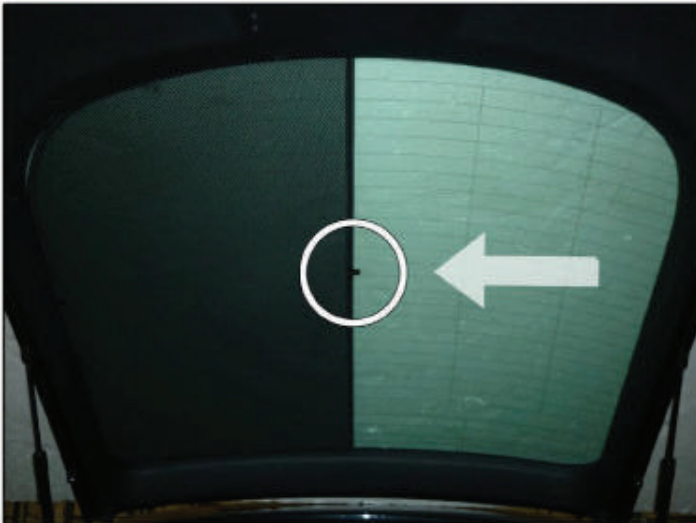

AU-TT-2-B

TAILGATE SHADE INSTALLATION

Installation

AUDI TT 2DR

AU-TT-2-B

TAILGATE SHADE INSTALLATION

Installation

AUDI TT 2DR