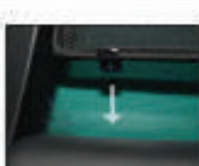

Installation

CITROEN C5 ESTATE
CIT-C5-E-B

SIDE SHADE INSTALLATION