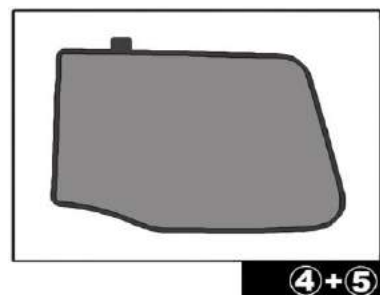

INSTALLATION INSTRUCTIONS

CITREON DS5 5 DOOR 2010-

CIT-DS5-5-A

COMPONENTS INCLUDED

SHADES

①+⑧

③+⑥

④+⑤