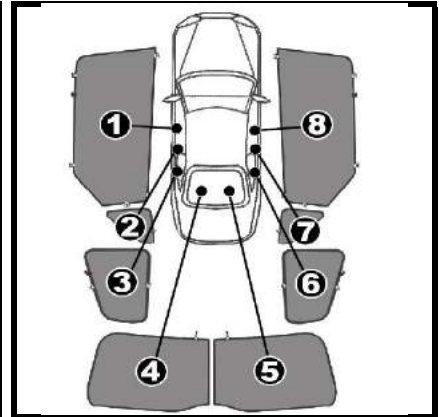

INSTALLATION INSTRUCTIONS

CITREON DS5 5 DOOR 2010-

CIT-DS5-5-A