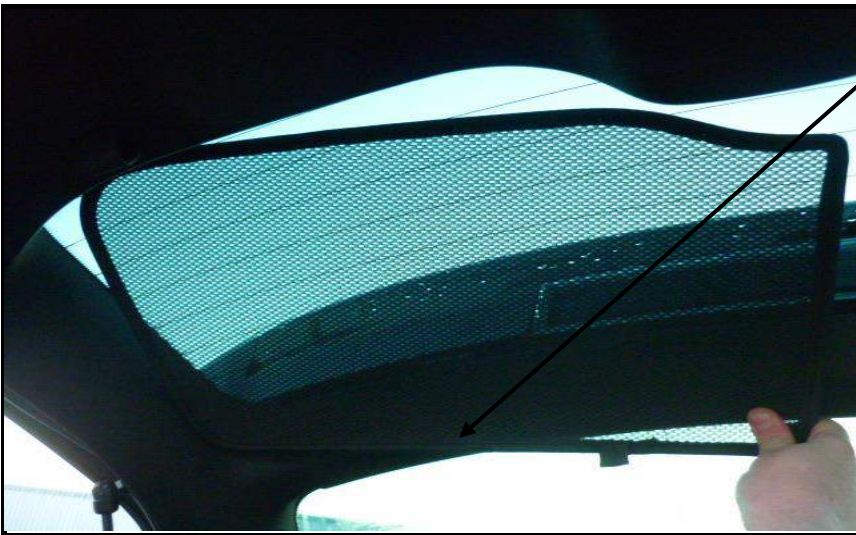

REAR SHADE INSTALLATION

Please repeat on the other side of the rear shades