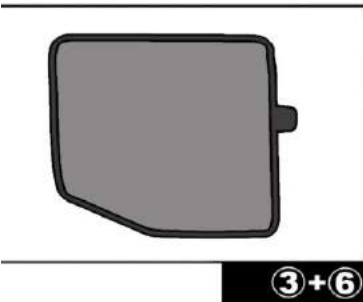

INSTALLATION INSTRUCTIONS

CITREON DS5 5 DOOR 2010-

CIT-DS5-5-A

COMPONENTS INCLUDED

SHADES

①+⑧

③+⑥

④+⑤