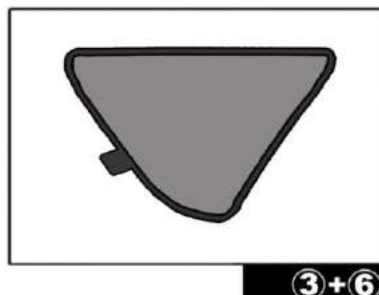

INSTALLATION INSTRUCTIONS

CITREON DS5 5 DOOR 2010-

CIT-DS5-5-A

COMPONENTS INCLUDED

SHADES

①+⑧

③+⑥

④+⑤