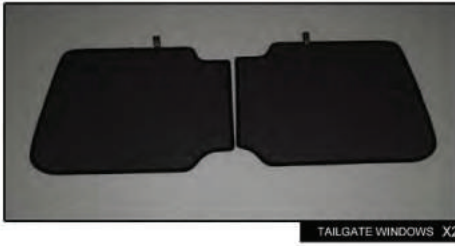

Installation Manual

TOYOTA RAV4 5DR
TOY-RAV4-5-A

COMPONENTS INCLUDED

SIDE WINDOW X2

LOAD AREA WINDOW X2

TAILGATE WINDOWS X2

CL-M02 x 10

CL-M12 x 2

Installation

TOYOTA RAV4 5DR

TOY-RAV4-5-A

SIDE SHADE INSTALLATION

Installation

TOYOTA RAV4 5DR

TOY-RAV4-5-A

SIDE SHADE INSTALLATION