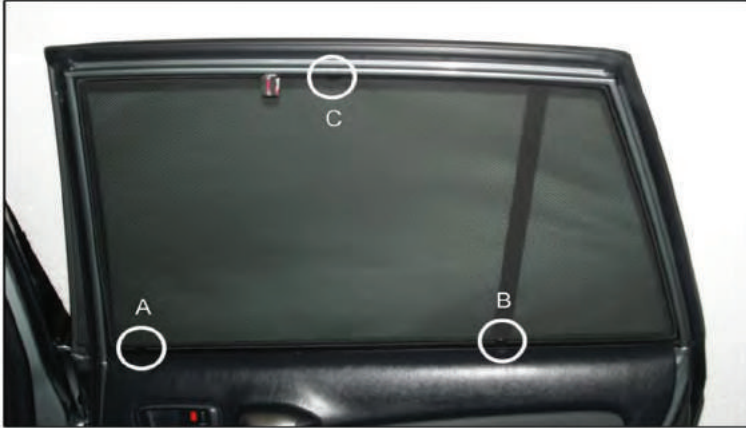

Installation Manual

TOYOTA RAV4 5DR
TOY-RAV4-5-A

COMPONENTS INCLUDED

SIDE WINDOW X2

LOAD AREA WINDOW X2

TAILGATE WINDOWS X2

CL-M02 x 10

CL-M12 x 2

Installation

TOYOTA RAV4 5DR

TOY-RAV4-5-A

SIDE SHADE INSTALLATION

Installation

TOYOTA RAV4 5DR

TOY-RAV4-5-A

SIDE SHADE INSTALLATION