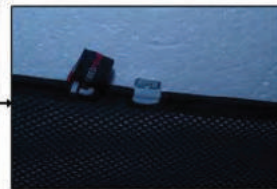

Installation Manual

TOYOTA RAV4 5DR
TOY-RAV4-5-A

COMPONENTS INCLUDED

SIDE WINDOW X2

LOAD AREA WINDOW X2

TAILGATE WINDOWS X2

CL-M02 x 10

CL-M12 x 2

Installation

TOYOTA RAV4 5DR

TOY-RAV4-5-A

SIDE SHADE INSTALLATION

Installation

TOYOTA RAV4 5DR

TOY-RAV4-5-A

SIDE SHADE INSTALLATION