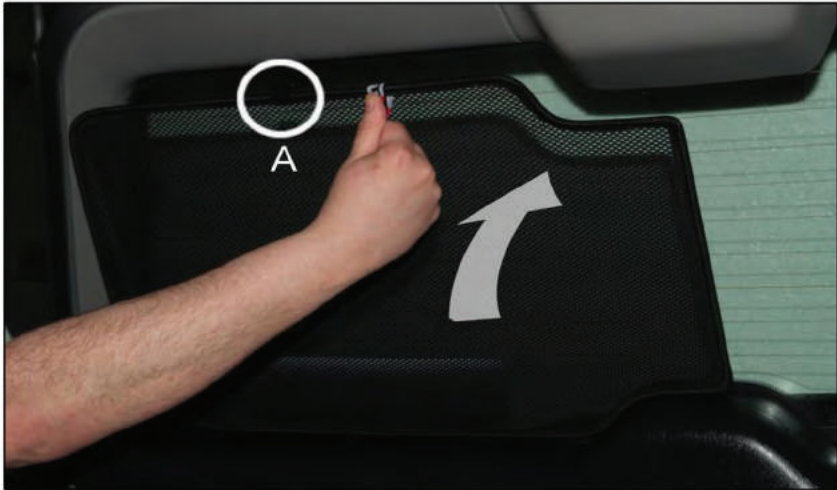

Installation

TOYOTA RAV4 5DR

TOY-RAV4-5-A

TAILGATE SHADE INSTALLATION