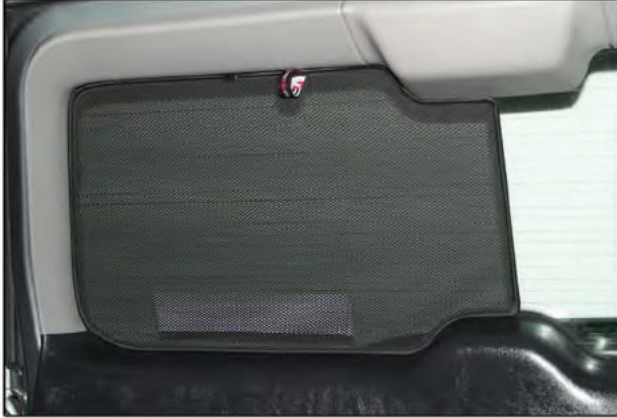

Installation

TOYOTA RAV4 5DR

TOY-RAV4-5-A

TAILGATE SHADE INSTALLATION