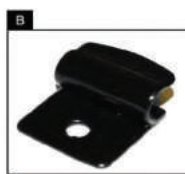

Installation Manual

TOYOTA RAV4 5DR
TOY-RAV4-5-A

COMPONENTS INCLUDED

SIDE WINDOW X2

LOAD AREA WINDOW X2

TAILGATE WINDOWS X2

CL-M02 x 10

CL-M12 x 2

Installation

TOYOTA RAV4 5DR

TOY-RAV4-5-A

SIDE SHADE INSTALLATION

Installation

TOYOTA RAV4 5DR

TOY-RAV4-5-A

SIDE SHADE INSTALLATION