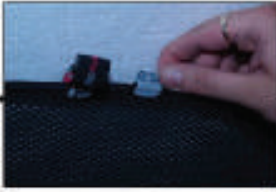

SIDE SHADE INSTALLATION