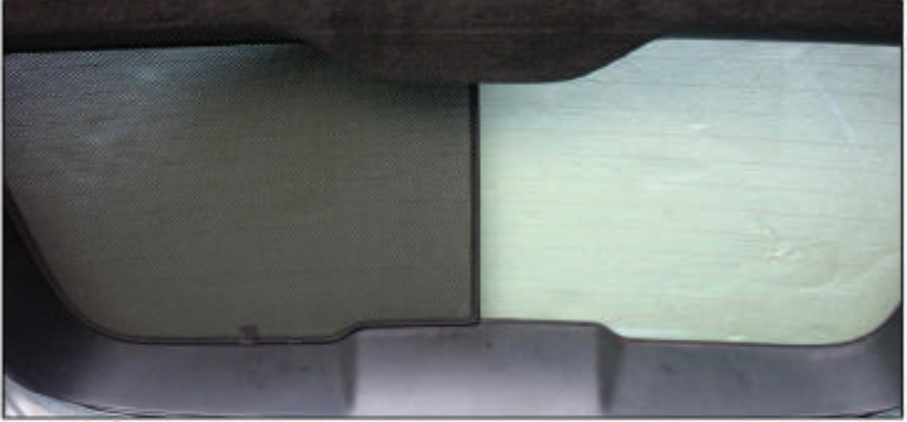

PORT SHADE INSTALLATION

x2

Installation

VOLVO V70 ESTATE
VOL-V70-E-B

TAILGATE SHADE INSTALLATION

Installation

VOLVO V70 ESTATE
VOL-V70-E-B

TAILGATE SHADE INSTALLATION