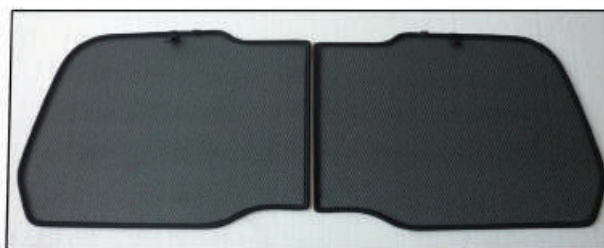

Installation Manual

VOLVO V70 ESTATE
VOL-V70-E-B

COMPONENTS INCLUDED

SIDE WINDOWS X2

REAR WINDOWS X2

TAILGATE WINDOW X2

CL-M12 x 2

CL-M02 x 6