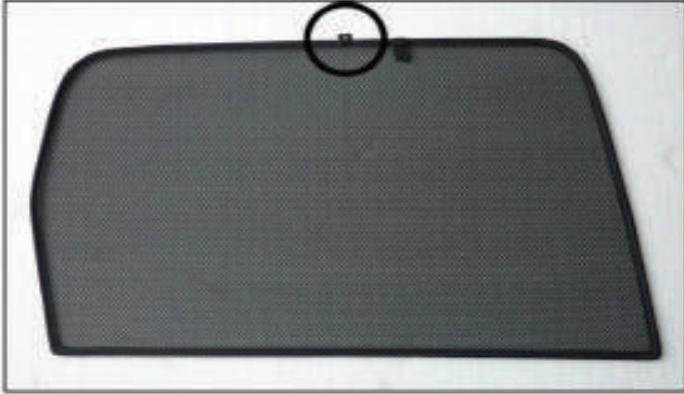

SIDE SHADE INSTALLATION