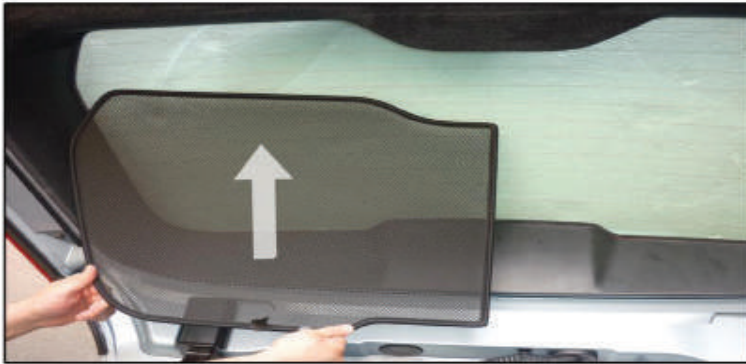

PORT SHADE INSTALLATION

x2

Installation

VOLVO V70 ESTATE
VOL-V70-E-B

TAILGATE SHADE INSTALLATION

Installation

VOLVO V70 ESTATE
VOL-V70-E-B

TAILGATE SHADE INSTALLATION