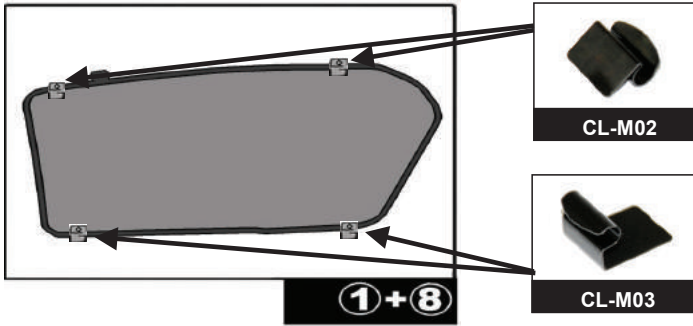

Installation Manual

MERCEDES BENZ GL CLASS 5DR
MB-GCLS-5-A

COMPONENTS INCLUDED

FIXING CLIPS

CL-M02 x 6

CL-M03 x 4

CL-P02 x 6

CL-W01 x 1

CAR
SHADES

Installation

MERCEDES BENZ GL CLASS 5DR
MB-GCLS-5-A

SIDE SHADE INSTALLATION

Installation

MERCEDES BENZ GL CLASS 5DR
MB-GCLS-5-A

PORT SHADE INSTALLATION

CL-P02