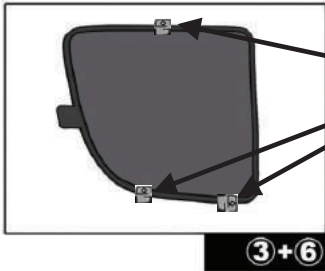

CAR
SHADES

Installation

MERCEDES BENZ GL CLASS 5DR
MB-GCLS-5-A

SIDE SHADE INSTALLATION

Installation

MERCEDES BENZ GL CLASS 5DR
MB-GCLS-5-A

PORT SHADE INSTALLATION

CL-P02