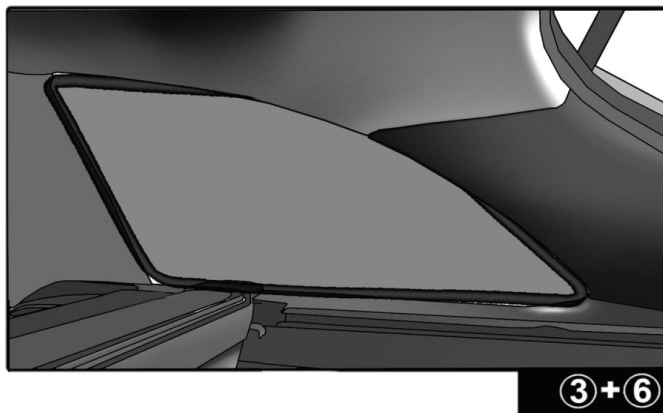

Please ensure that the surface area is cleaned before applying clips