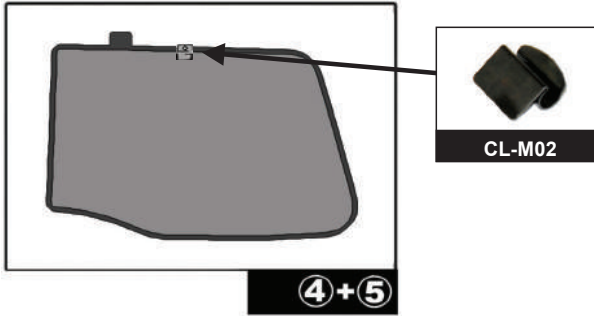

Installation

MERCEDES BENZ GL CLASS 5DR
MB-GCLS-5-A

TAILGATE SHADE INSTALLATION