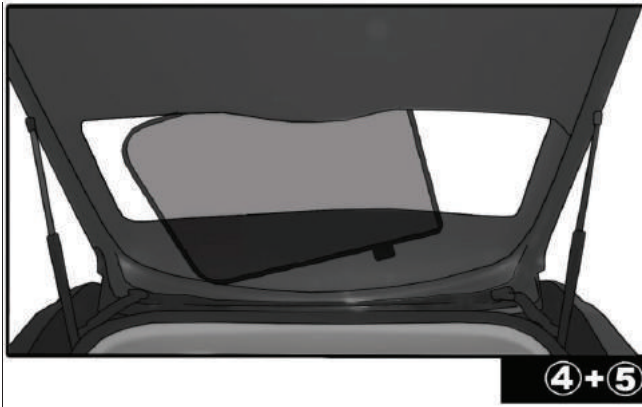

Installation

MERCEDES BENZ GL CLASS 5DR
MB-GCLS-5-A

TAILGATE SHADE INSTALLATION