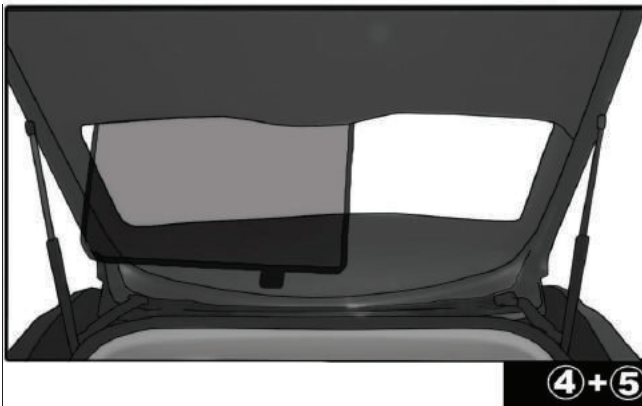

Installation

MERCEDES BENZ GL CLASS 5DR
MB-GCLS-5-A

TAILGATE SHADE INSTALLATION