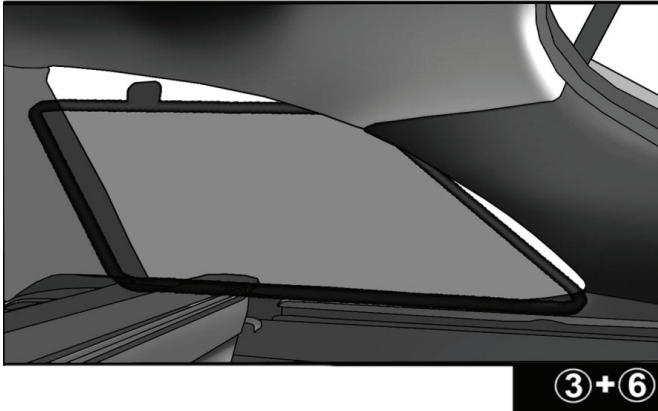

Please ensure that the surface area is cleaned before applying clips