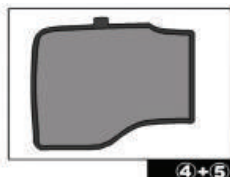

Installation Manual

FIAT DOBLO 5DR
FIA-DOBL-5-B

COMPONENTS INCLUDED

CL-M02 x 6

CL-M12 x 2

CL-M05 x 4

Installation

FIAT DOBLO 5DR