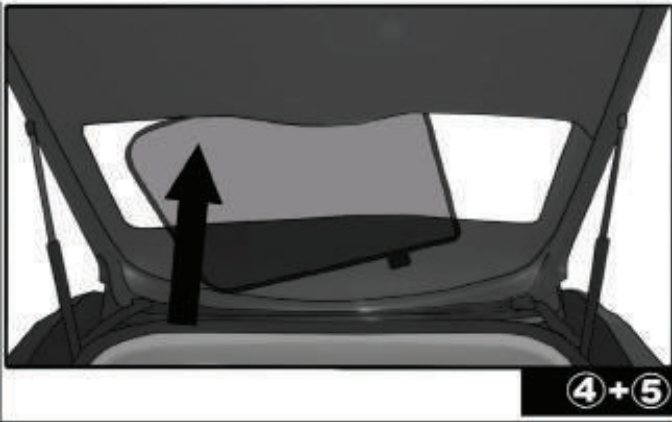

Installation

FIAT DOBLO 5DR

FIA-DOBL-5-B

REAR SHADE INSTALLATION