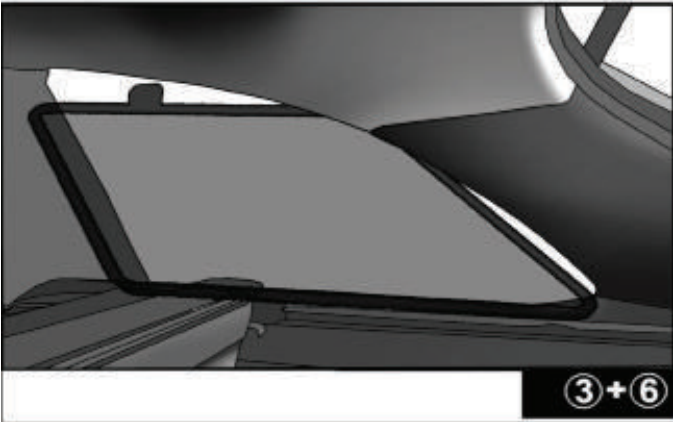

FIA-DOBL-5-B

SIDE SHADE INSTALLATION

Installation

FIAT DOBLO 5DR

FIA-DOBL-5-B

QUARTER LIGHT SHADE INSTALLATION

Installation

FIAT DOBLO 5DR