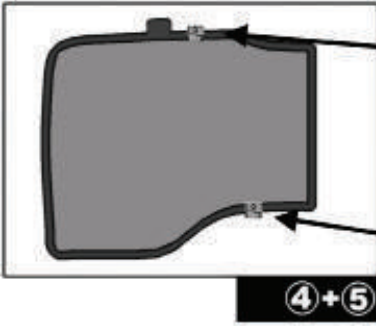

Installation

FIAT DOBLO 5DR

FIA-DOBL-5-B

REAR SHADE INSTALLATION