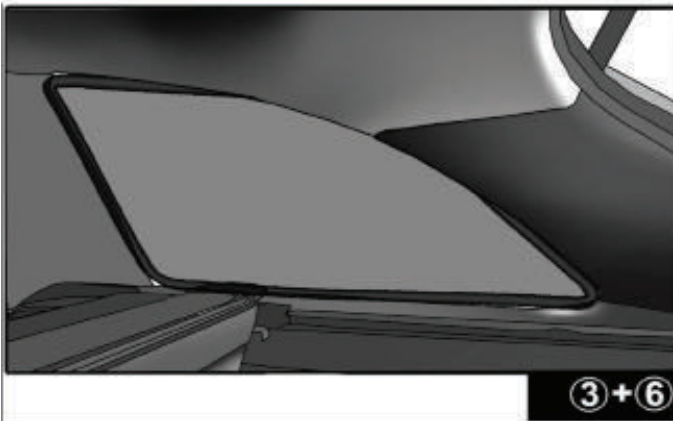

FIA-DOBL-5-B

SIDE SHADE INSTALLATION

Installation

FIAT DOBLO 5DR

FIA-DOBL-5-B

QUARTER LIGHT SHADE INSTALLATION

Installation

FIAT DOBLO 5DR