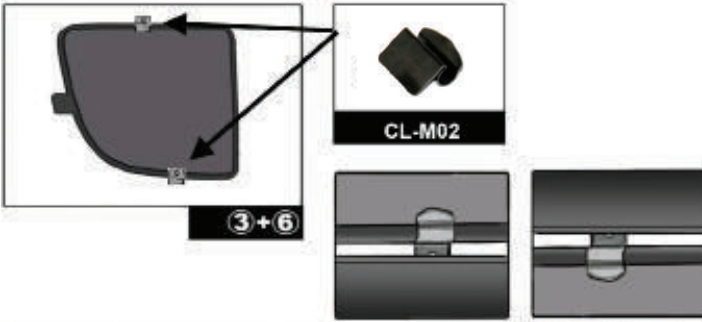

Installation Manual

FIAT DOBLO 5DR
FIA-DOBL-5-B

COMPONENTS INCLUDED

CL-M02 x 6

CL-M12 x 2

CL-M05 x 4

Installation

FIAT DOBLO 5DR

FIA-DOBL-5-B

SIDE SHADE INSTALLATION

Installation

FIAT DOBLO 5DR

FIA-DOBL-5-B

QUARTER LIGHT SHADE INSTALLATION

Installation

FIAT DOBLO 5DR