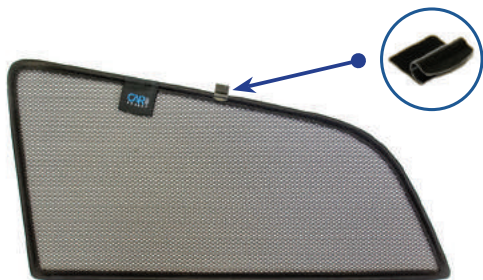

Repeat this whole process for the other side.

Installation

VOLVO V60 5DR
VOL-V60-E-B

Components Needed

Port Shades

CL-M12 x 2

Port Shade Installation

STEP 1