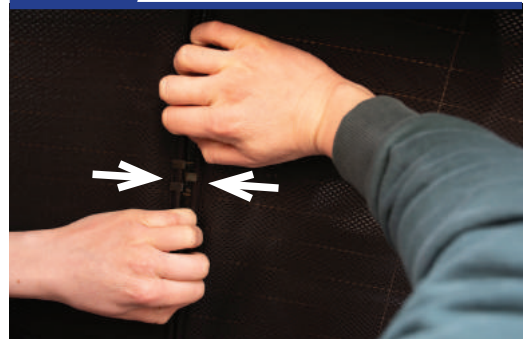

Installation

VOLVO V60 5DR
VOL-V60-E-B

Tailgate Shade Installation

STEP 7

Repeat this whole process for the other side.

STEP 8

STEP 9

STEP 10

STEP 11