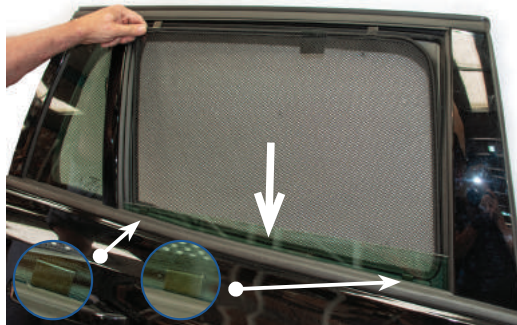

Side Shade Installation

STEP 1

STEP 2

STEP 3

STEP 4

STEP 5

STEP 6

Installation

VOLVO V60 5DR
VOL-V60-E-B

Side Shade Installation

STEP 7

STEP 8

STEP 9

STEP 10

STEP 11

STEP 12