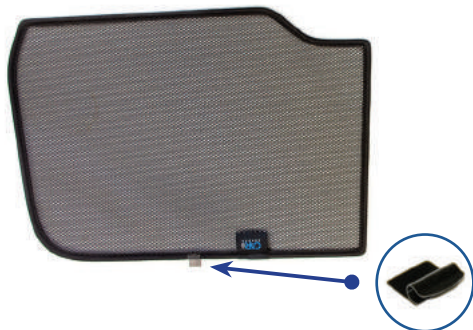

Components Needed

Tailgate Shades

CL-M12 x 2

CL-M14 x 1

Tailgate Shade Installation

STEP 1

STEP 3

STEP 2