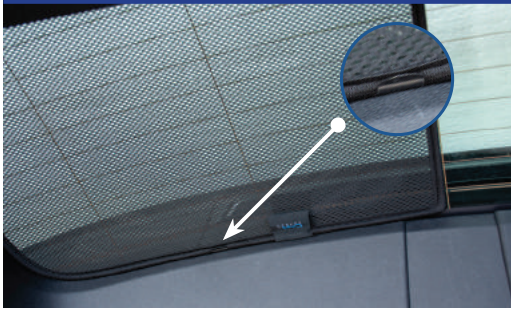

STEP 4

STEP 5

STEP 6

Installation

VOLVO V60 5DR
VOL-V60-E-B

Tailgate Shade Installation

STEP 7

Repeat this whole process for the other side.