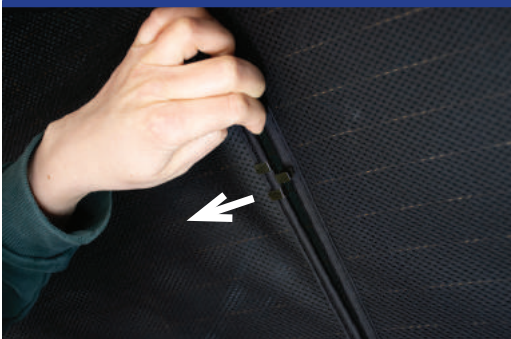

Installation

VOLVO V60 5DR
VOL-V60-E-B

Tailgate Shade Installation

STEP 7

Repeat this whole process for the other side.

STEP 8

STEP 9

STEP 10

STEP 11