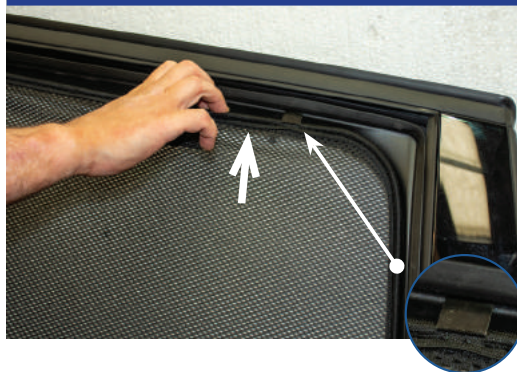

Installation

VOLVO V60 5DR
VOL-V60-E-B

Side Shade Installation

STEP 7

STEP 8

STEP 9

STEP 10

STEP 11

STEP 12

Repeat this whole process for the other side.