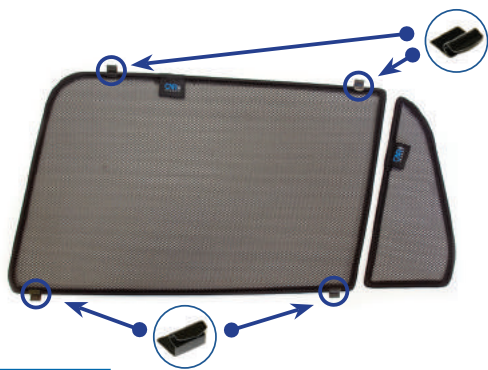

Side Shade Installation

STEP 1