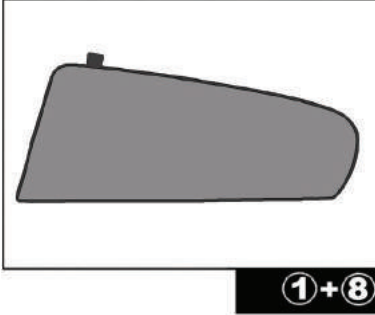

Installation Manual

VOLKSWAGEN JETTA 4DR
VW-JETT-4-B

COMPONENTS INCLUDED

Installation

VOLKSWAGEN JETTA 4DR

VW-JETT-4-B

SIDE SHADE INSTALLATION

Installation