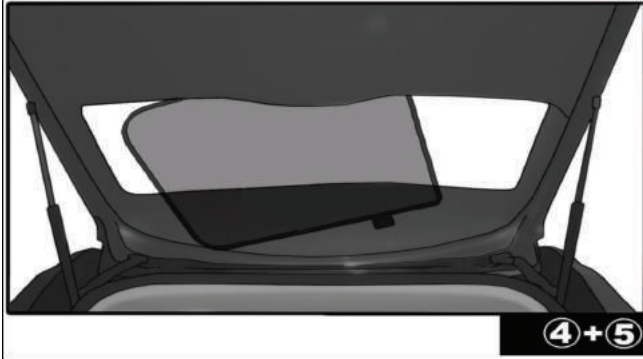

Installation

VOLKSWAGEN JETTA 4DR

VW-JETT-4-B

REAR SHADE INSTALLATION