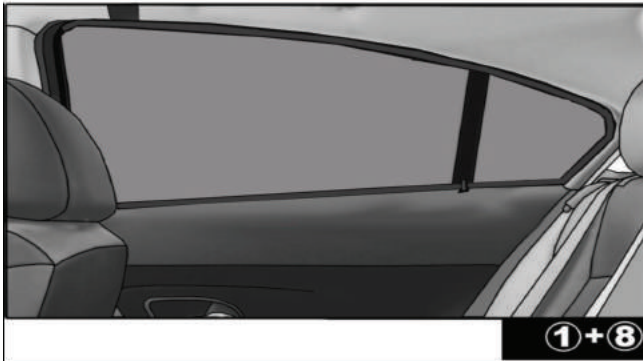

Installation Manual

VOLKSWAGEN JETTA 4DR
VW-JETT-4-B

COMPONENTS INCLUDED

Installation

VOLKSWAGEN JETTA 4DR

VW-JETT-4-B

SIDE SHADE INSTALLATION

Installation