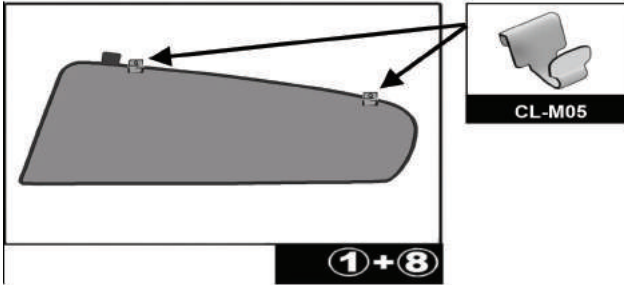

Installation Manual

VOLKSWAGEN JETTA 4DR
VW-JETT-4-B

COMPONENTS INCLUDED

Installation

VOLKSWAGEN JETTA 4DR

VW-JETT-4-B

SIDE SHADE INSTALLATION

Installation