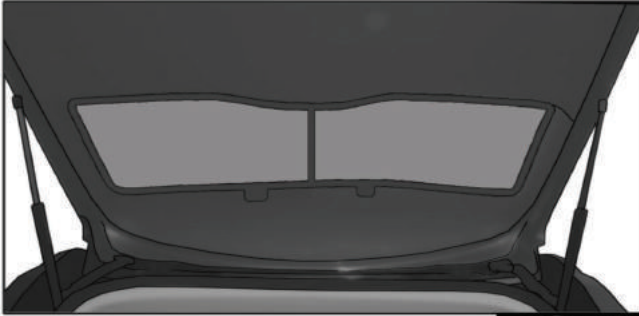

Installation Manual

VOLKSWAGEN JETTA 4DR
VW-JETT-4-B

COMPONENTS INCLUDED

Installation

VOLKSWAGEN JETTA 4DR

VW-JETT-4-B

SIDE SHADE INSTALLATION

Installation

VOLKSWAGEN JETTA 4DR

VW-JETT-4-B

REAR SHADE INSTALLATION

Installation

VOLKSWAGEN JETTA 4DR

VW-JETT-4-B

REAR SHADE INSTALLATION

4+5