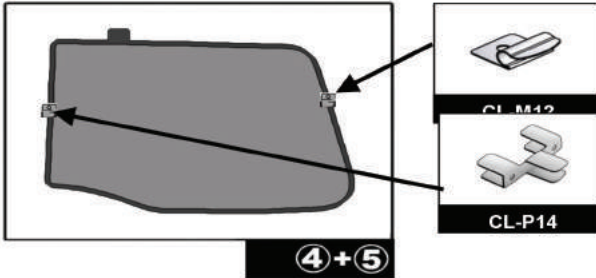

Installation

VOLKSWAGEN JETTA 4DR

VW-JETT-4-B

REAR SHADE INSTALLATION