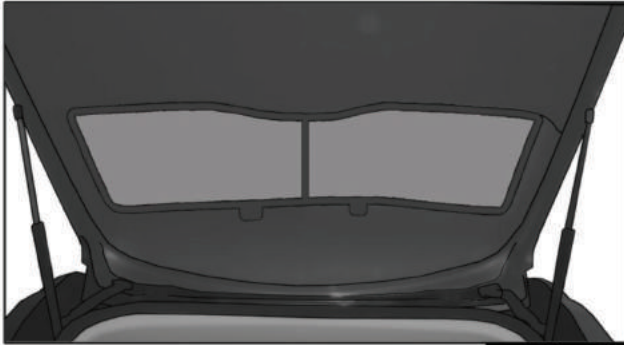

REAR SHADE INSTALLATION

Installation

LANCIA DELTA 5DR

LAN-DELT-5-A

REAR SHADE INSTALLATION

4 + 5