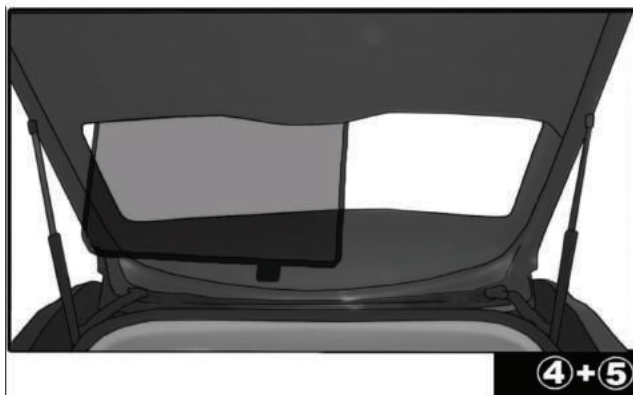

Installation

LANCIA DELTA 5DR

LAN-DELT-5-A

REAR SHADE INSTALLATION