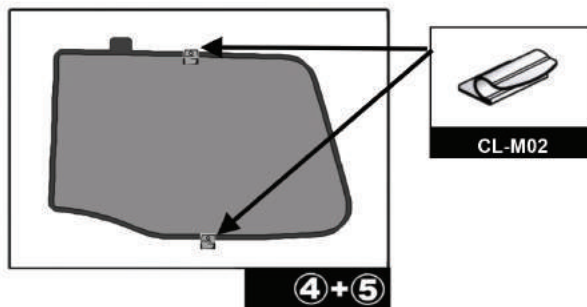

Installation

LANCIA DELTA 5DR

LAN-DELT-5-A

REAR SHADE INSTALLATION