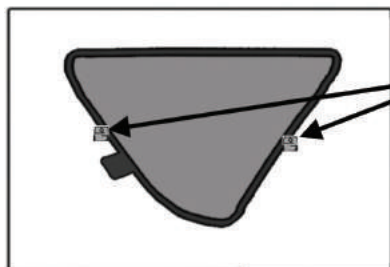

Installation

LANCIA DELTA 5DR

LAN-DELT-5-A

QUARTER LIGHT SHADE INSTALLATION

3+6