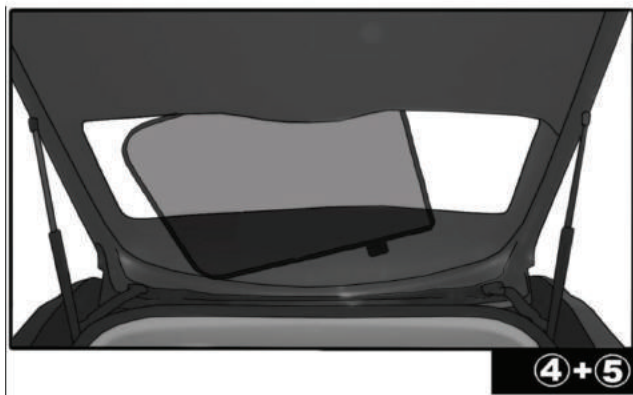

Installation

LANCIA DELTA 5DR

LAN-DELT-5-A

REAR SHADE INSTALLATION