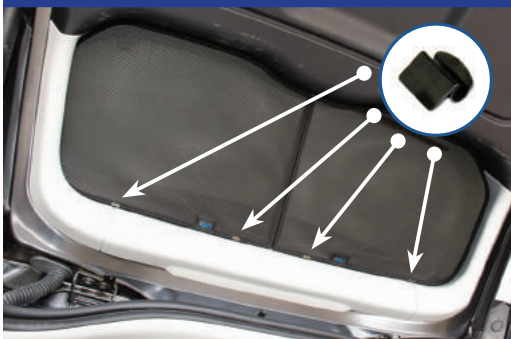

STEP 1

STEP 2

STEP 3

STEP 4

STEP 5

STEP 6

Repeat this whole process for the other side.

Installation

LAND ROVER DISCOVERY SPORT 5DR
LRO-DISC-5-C

Tailgate Shade Installation

STEP 7

STEP 8

Repeat this whole process for the other side.

STEP 9

STEP 10

STEP 11