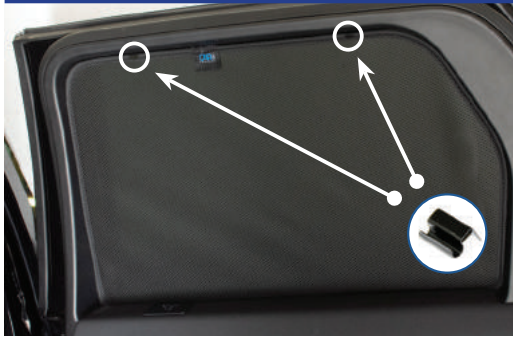

STEP 1

STEP 2

STEP 3

STEP 4

STEP 5

STEP 6

Installation

LAND ROVER DISCOVERY SPORT 5DR
LRO-DISC-5-C

Side Shade Installation

STEP 7

STEP 8

Repeat this whole process for the other side.

Installation

LAND ROVER DISCOVERY SPORT 5DR
LRO-DISC-5-C

Components Needed

Port Shades