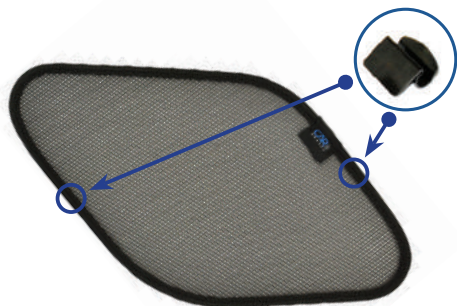

Side Shade Installation

STEP 7

STEP 8

Repeat this whole process for the other side.

Installation

LAND ROVER DISCOVERY SPORT 5DR
LRO-DISC-5-C

Components Needed

Port Shades

CL-M02 x 4

Port Shade Installation

STEP 1

STEP 2

STEP 3

STEP 4

STEP 5

STEP 6