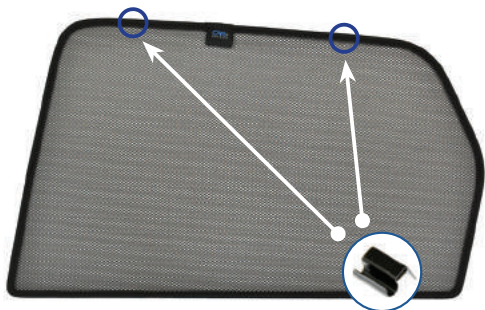

CL-M04 x 4

CL-M14 x 1

Installation

LAND ROVER DISCOVERY SPORT 5DR
LRO-DISC-5-C

Components Needed

Side Shades

CL-M04 x 4

Side Shade Installation

STEP 1

STEP 2

STEP 3

STEP 4

STEP 5

STEP 6

Installation

LAND ROVER DISCOVERY SPORT 5DR
LRO-DISC-5-C