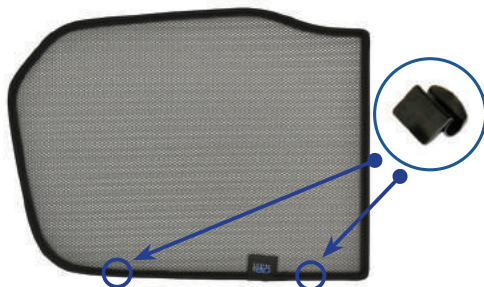

Installation

LAND ROVER DISCOVERY SPORT 5DR
LRO-DISC-5-C

Components Needed

Tailgate Shade Installation

STEP 1