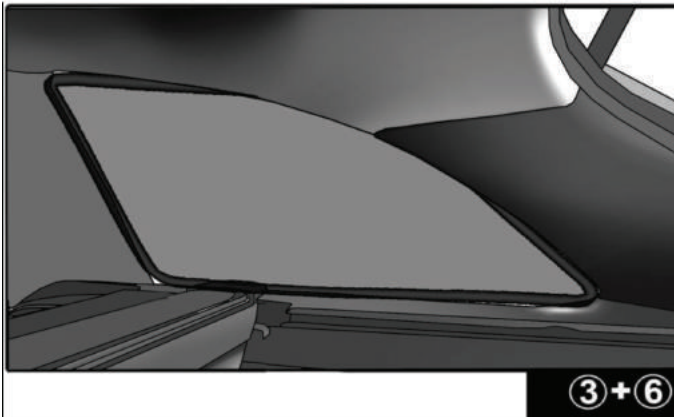

CITROEN C3 5DR
CIT-C3-5-B

SIDE SHADE INSTALLATION

Installation

CITROEN C3 5DR
CIT-C3-5-B

QUARTER LIGHT SHADE INSTALLATION

Installation

CITROEN C3 5DR
CIT-C3-5-B

REAR SHADE INSTALLATION