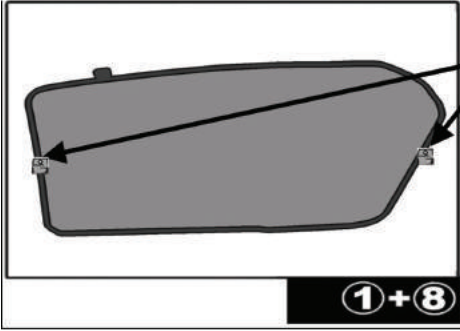

CL-M02 x 6

CL-M12 x 2

Installation

CITROEN C3 5DR
CIT-C3-5-B

SIDE SHADE INSTALLATION