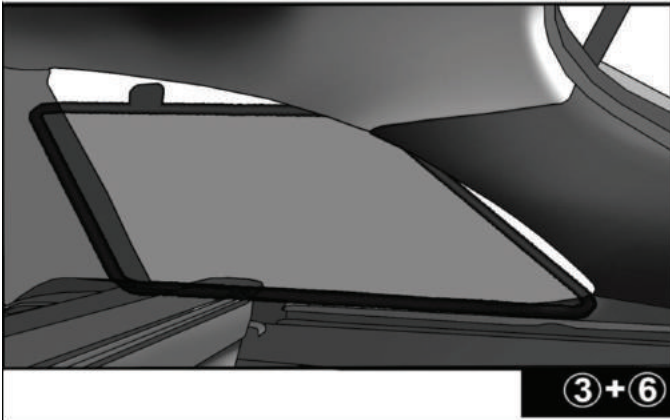

CITROEN C3 5DR
CIT-C3-5-B

SIDE SHADE INSTALLATION

Installation

CITROEN C3 5DR
CIT-C3-5-B

QUARTER LIGHT SHADE INSTALLATION

Installation

CITROEN C3 5DR
CIT-C3-5-B

REAR SHADE INSTALLATION