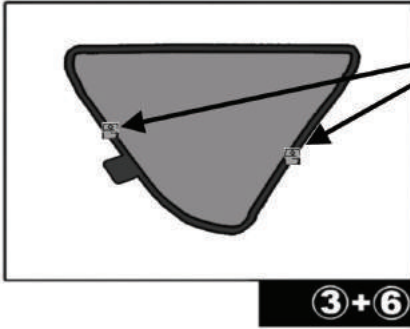

CITROEN C3 5DR
CIT-C3-5-B

SIDE SHADE INSTALLATION

Installation

CITROEN C3 5DR
CIT-C3-5-B

QUARTER LIGHT SHADE INSTALLATION

Installation

CITROEN C3 5DR
CIT-C3-5-B

REAR SHADE INSTALLATION