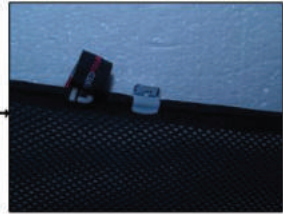

PORT SHADE INSTALLATION