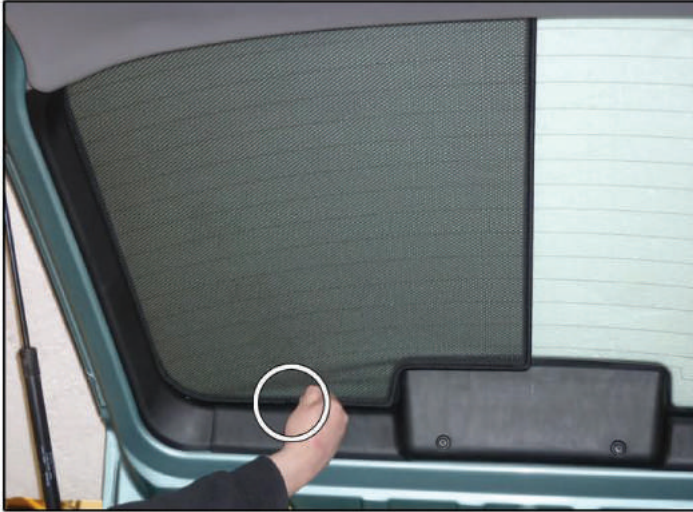

Installation

NISSAN ALMERA TINO 5DR

NIS-ALMT-5-B

TAILGATE SHADE INSTALLATION

Installation

NISSAN ALMERA TINO 5DR

NIS-ALMT-5-B

TAILGATE SHADE INSTALLATION