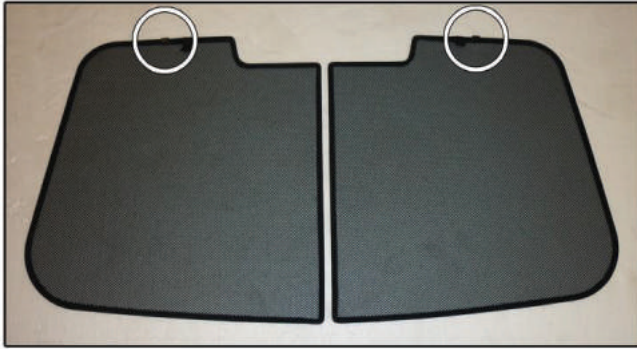

TAILGATE SHADE INSTALLATION