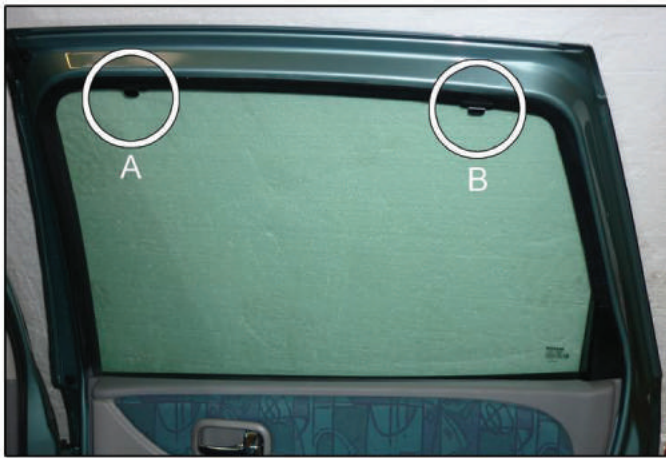

CL-P02 x 4

CL-W01 x 1

Installation

NISSAN ALMERA TINO 5DR

NIS-ALMT-5-B

SIDE SHADE INSTALLATION

Installation

NISSAN ALMERA TINO 5DR