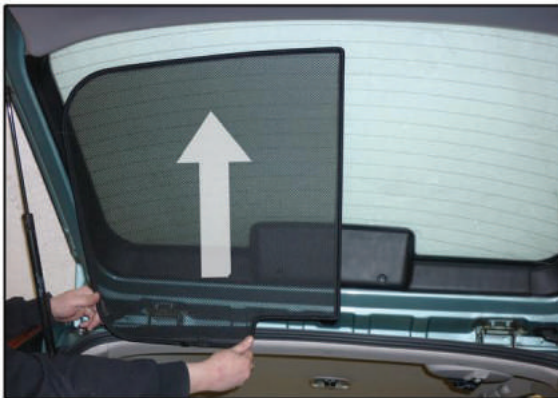

TAILGATE SHADE INSTALLATION