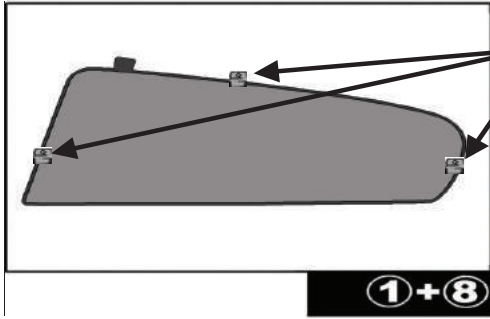

Installation

JEEP CHEROKEE 5DR

JEE-CHER-5-A

SIDE SHADE INSTALLATION