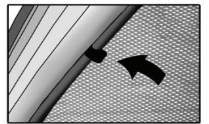

Installation

JEEP CHEROKEE 5DR

JEE-CHER-5-A

SIDE SHADE INSTALLATION