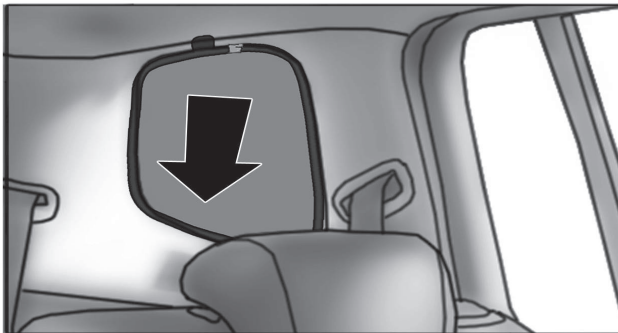

JEE-CHER-5-A

SIDE SHADE INSTALLATION

Installation

JEEP CHEROKEE 5DR

JEE-CHER-5-A

PORT SHADE INSTALLATION

3+6

3+6