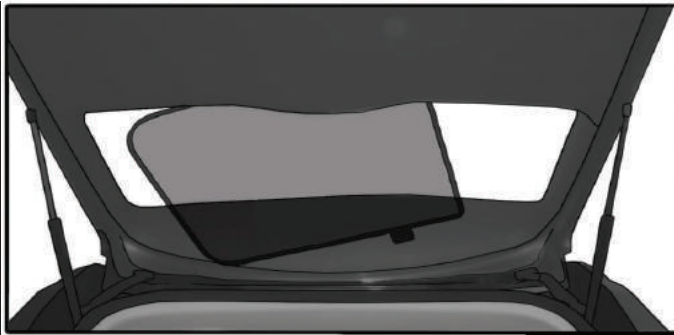

JEE-CHER-5-A

SIDE SHADE INSTALLATION

Installation

JEEP CHEROKEE 5DR

JEE-CHER-5-A

PORT SHADE INSTALLATION

3+6

3+6

3+6

Installation

JEEP CHEROKEE 5DR

JEE-CHER-5-A

TAILGATE SHADE INSTALLATION

Please ensure surface area is wiped with cleaner before you stick the clips

Installation

JEEP CHEROKEE 5DR