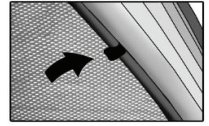

Installation

JEEP CHEROKEE 5DR

JEE-CHER-5-A

SIDE SHADE INSTALLATION