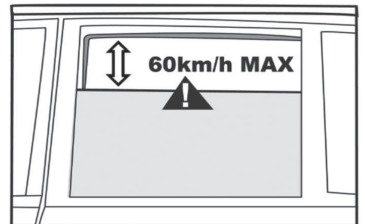

JEE-CHER-5-A

SIDE SHADE INSTALLATION

Installation

JEEP CHEROKEE 5DR

JEE-CHER-5-A

PORT SHADE INSTALLATION

3+6

3+6