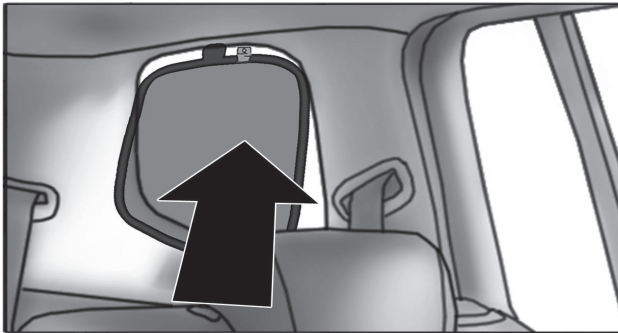

JEE-CHER-5-A

SIDE SHADE INSTALLATION

Installation

JEEP CHEROKEE 5DR

JEE-CHER-5-A

PORT SHADE INSTALLATION

3+6

3+6