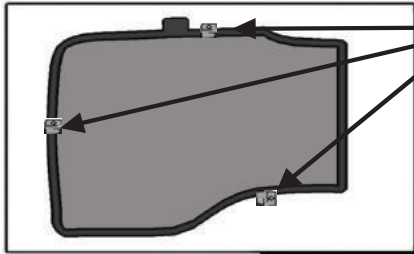

JEE-CHER-5-A

SIDE SHADE INSTALLATION

Installation

JEEP CHEROKEE 5DR

JEE-CHER-5-A

PORT SHADE INSTALLATION

3+6

3+6

3+6

Installation

JEEP CHEROKEE 5DR

JEE-CHER-5-A

TAILGATE SHADE INSTALLATION

Please ensure surface area is wiped with cleaner before you stick the clips

Installation

JEEP CHEROKEE 5DR