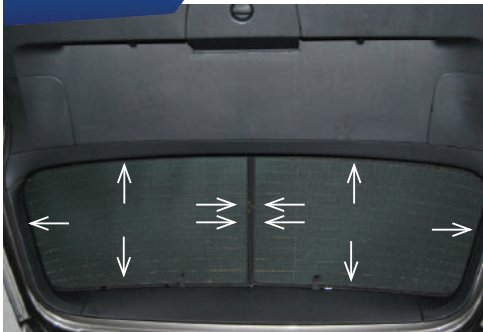

STEP #1

ATTACH CLIPS ON SHADE EDGES

STEP #2

INSERT CLIPS BEHIND INTERIOR TRIM

STEP #3

ENSURE SECURELY FITTED IN PLACE

Rear Shade Installation

VW GOLF MK7 EST
VW-GOLF-E-G

COMPONENTS NEEDED:

STEP #1

ATTACH CLIPS ON SHADE EDGES

STEP #2

POSITION THE REAR SHADE

STEP #3

INSERT CLIPS BEHIND INTERIOR TRIM

STEP #4

REPEAT THE PROCESS ON OTHER SHADE

STEP #5

ENSURE SECURELY FITTED IN PLACE

CAR
SHADES