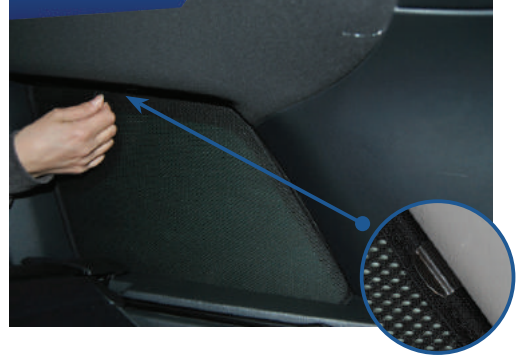

CL-T01 x 1

Side Shade Installation

VW GOLF MK7 EST
VW-GOLF-E-G

COMPONENTS NEEDED:

STEP #1

INSERT CLIPS INSIDE WEATHERSTRIP

STEP #2

POSITION THE SIDE SHADE

STEP #3

ATTACH SIDE SHADE BEHIND CLIPS

STEP #4

ENSURE SECURELY FITTED IN PLACE

CAR
SHADES

Quarter Light Shade Installation

VW GOLF MK7 EST
VW-GOLF-E-G

COMPONENTS NEEDED:

STEP #1

ATTACH CLIPS ON SHADE EDGES

STEP #2

INSERT CLIPS BEHIND INTERIOR TRIM

STEP #3

ENSURE SECURELY FITTED IN PLACE

Rear Shade Installation

VW GOLF MK7 EST
VW-GOLF-E-G