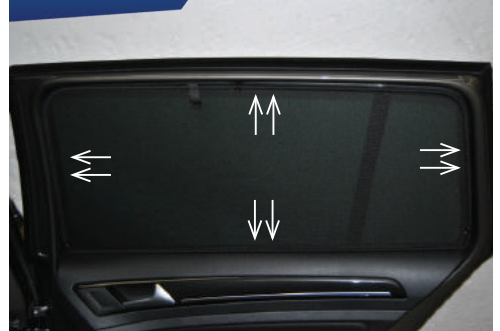

CL-T01 x 1

Side Shade Installation

VW GOLF MK7 EST
VW-GOLF-E-G

COMPONENTS NEEDED:

STEP #1

INSERT CLIPS INSIDE WEATHERSTRIP

STEP #2

POSITION THE SIDE SHADE

STEP #3

ATTACH SIDE SHADE BEHIND CLIPS

STEP #4

ENSURE SECURELY FITTED IN PLACE

CAR
SHADES

Quarter Light Shade Installation

VW GOLF MK7 EST
VW-GOLF-E-G

COMPONENTS NEEDED: