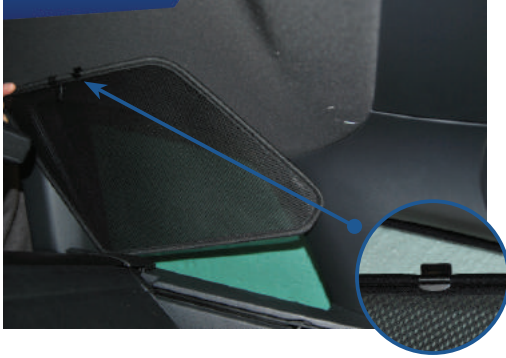

CL-T01 x 1

Side Shade Installation

VW GOLF MK7 EST
VW-GOLF-E-G

COMPONENTS NEEDED:

STEP #1

INSERT CLIPS INSIDE WEATHERSTRIP

STEP #2

POSITION THE SIDE SHADE

STEP #3

ATTACH SIDE SHADE BEHIND CLIPS

STEP #4

ENSURE SECURELY FITTED IN PLACE

CAR
SHADES

Quarter Light Shade Installation

VW GOLF MK7 EST
VW-GOLF-E-G

COMPONENTS NEEDED:

STEP #1

ATTACH CLIPS ON SHADE EDGES

STEP #2

INSERT CLIPS BEHIND INTERIOR TRIM

STEP #3

ENSURE SECURELY FITTED IN PLACE

Rear Shade Installation

VW GOLF MK7 EST
VW-GOLF-E-G