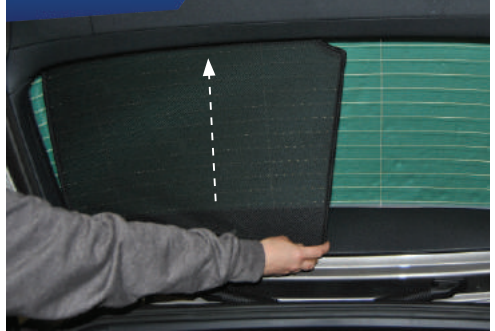

COMPONENTS NEEDED:

STEP #1

ATTACH CLIPS ON SHADE EDGES

STEP #2

POSITION THE REAR SHADE

STEP #3

INSERT CLIPS BEHIND INTERIOR TRIM

STEP #4