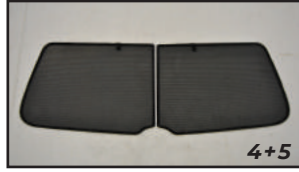

Rear Shade Installation

VW GOLF MK7 EST
VW-GOLF-E-G

COMPONENTS NEEDED: