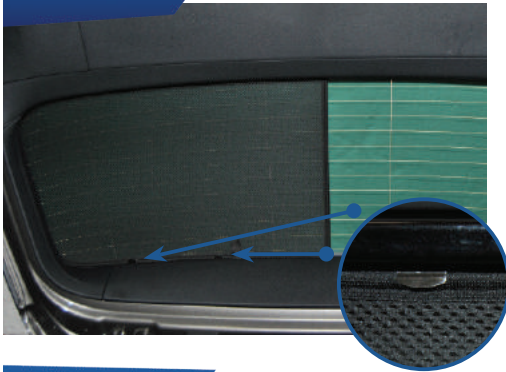

STEP #1

ATTACH CLIPS ON SHADE EDGES

STEP #2

INSERT CLIPS BEHIND INTERIOR TRIM

STEP #3

ENSURE SECURELY FITTED IN PLACE

Rear Shade Installation

VW GOLF MK7 EST
VW-GOLF-E-G

COMPONENTS NEEDED:

STEP #1

ATTACH CLIPS ON SHADE EDGES

STEP #2

POSITION THE REAR SHADE

STEP #3

INSERT CLIPS BEHIND INTERIOR TRIM

STEP #4