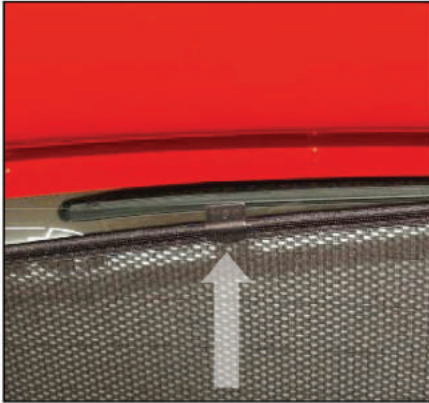

Installation

RENAULT TWINGO 3DR

REN-TWIN-3-A

REAR SHADE INSTALLATION