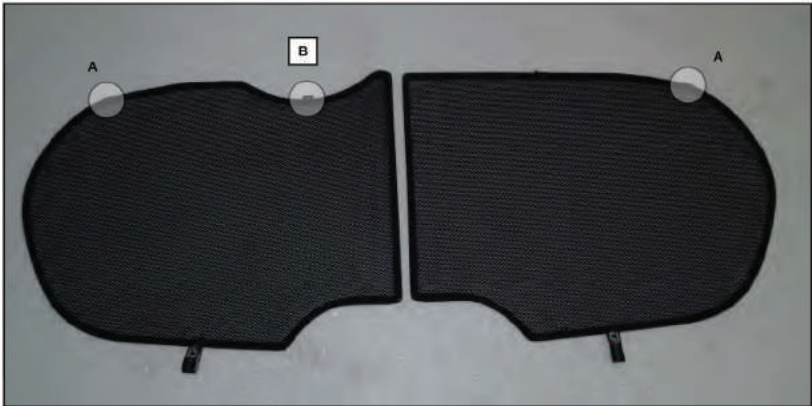

Installation

CHEVROLET KALOS / AVEO 5DR

CHE-KALO-5-A

REAR SHADE INSTALLATION