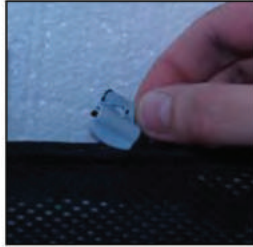

LOAD AREA SHADE INSTALLATION