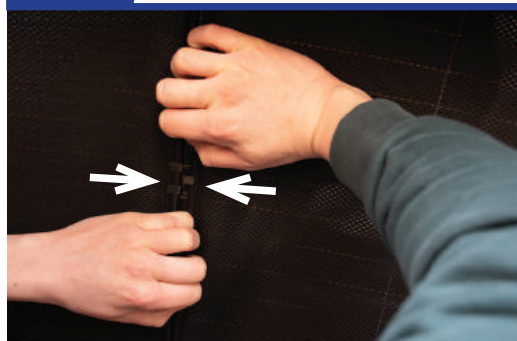

Installation

VW PASSAT 4DR
VW-PASS-4-D

Tailgate Shade Installation

STEP 7

STEP 8

Repeat this whole process for the other side.

STEP 9

STEP 10

STEP 11

STEP 12