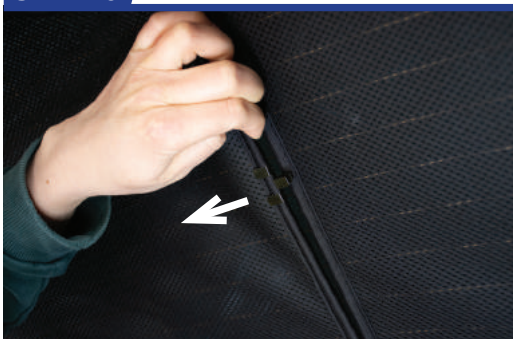

Installation

VW PASSAT 4DR
VW-PASS-4-D

Tailgate Shade Installation

STEP 7

STEP 8

Repeat this whole process for the other side.

STEP 9

STEP 10

STEP 11

STEP 12