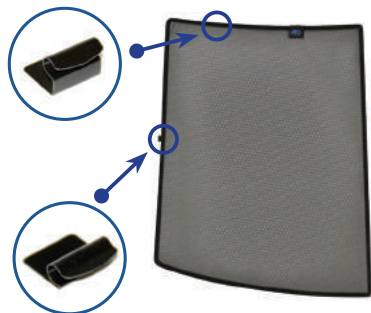

STEP 6

Installation

VW PASSAT 4DR
VW-PASS-4-D

Side Shade Installation

STEP 7

STEP 8

STEP 9

STEP 10

STEP 11

STEP 12

Repeat this whole process for the other side.

Installation

VW PASSAT 4DR
VW-PASS-4-D

Components Needed

Tailgate Shades

CL-M12 x 2

CL-M14 x 1

CL-M13 x 2

Tailgate Shade Installation

STEP 1

STEP 2

STEP 3

STEP 4

STEP 5