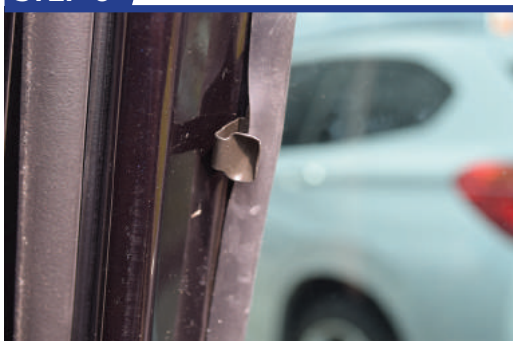

Installation

VW PASSAT 4DR
VW-PASS-4-D

Components Needed

Side Shade Installation

STEP 1

STEP 2

STEP 3

STEP 4

STEP 5

STEP 6