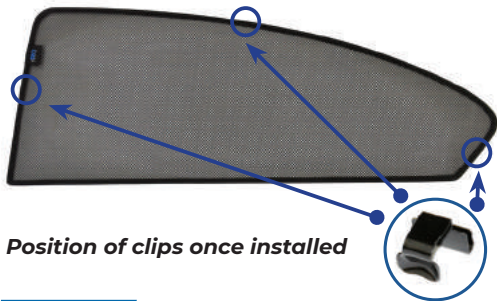

CL-M12 x 2

CL-M14 x 1

CL-T01 x 1

Installation

VW PASSAT 4DR
VW-PASS-4-D

Components Needed

Side Shades

CL-M05 x 6

CL-T01 x 1

Side Shade Installation

STEP 1

Position of clips once installed

STEP 2

STEP 3

STEP 4

STEP 5