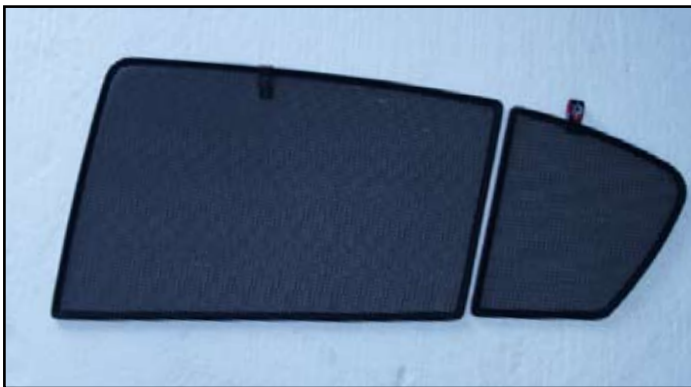

INSTALLATION INSTRUCTIONS

BMW 1 series 5dr

BMW-1SER-5-A

COMPONENTS

SHADES

X2

X2

FIXING CLIPS

X2

X4

X2

X2

X1

SIDE SHADE INSTALLATION

SIDE SHADE INSTALLATION

X2