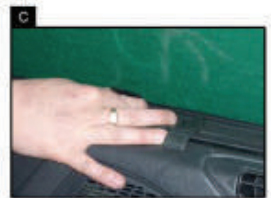

Installation

CITROEN C8 5DR
CIT-C8-5-A

SIDE SHADE INSTALLATION

X2

Installation

CITROEN C8 5DR
CIT-C8-5-A

PORT SHADE INSTALLATION

Installation