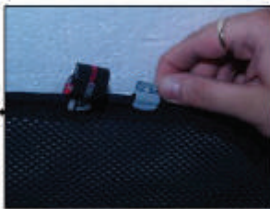

CITROEN C8 5DR
CIT-C8-5-A

PORT SHADE INSTALLATION

Installation

CITROEN C8 5DR
CIT-C8-5-A

PORT SHADE INSTALLATION

Installation

CITROEN C8 5DR
CIT-C8-5-A

TAILGATE SHADE INSTALLATION