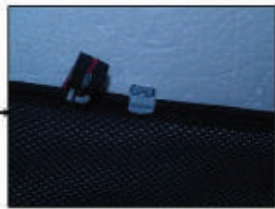

CITROEN C8 5DR
CIT-C8-5-A

PORT SHADE INSTALLATION

Installation

CITROEN C8 5DR
CIT-C8-5-A

PORT SHADE INSTALLATION

Installation

CITROEN C8 5DR
CIT-C8-5-A

TAILGATE SHADE INSTALLATION