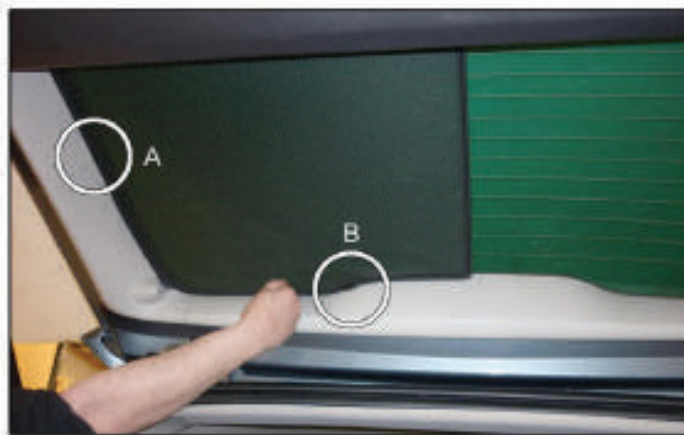

Installation

CITROEN C8 5DR
CIT-C8-5-A

TAILGATE SHADE INSTALLATION