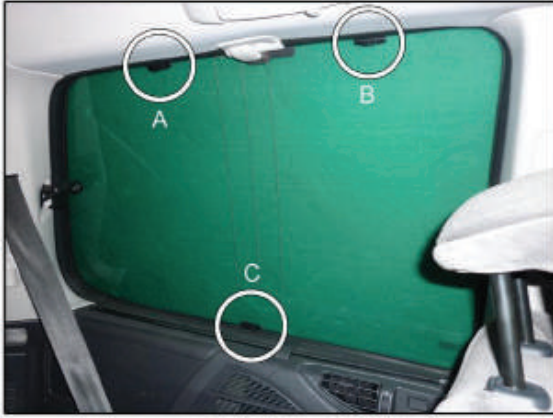

Installation

CITROEN C8 5DR
CIT-C8-5-A

SIDE SHADE INSTALLATION

X2

Installation

CITROEN C8 5DR
CIT-C8-5-A

PORT SHADE INSTALLATION

Installation