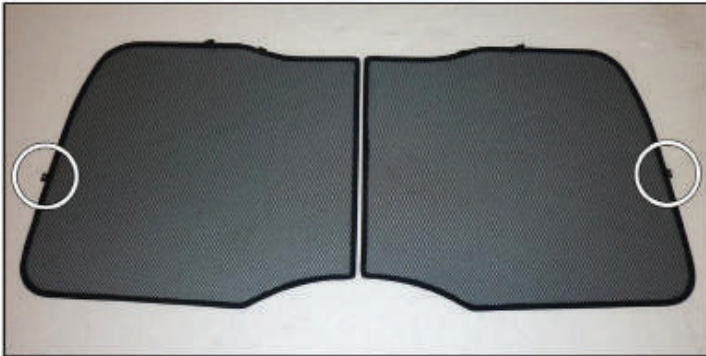

CITROEN C8 5DR
CIT-C8-5-A

PORT SHADE INSTALLATION

Installation

CITROEN C8 5DR
CIT-C8-5-A

PORT SHADE INSTALLATION

Installation

CITROEN C8 5DR
CIT-C8-5-A

TAILGATE SHADE INSTALLATION