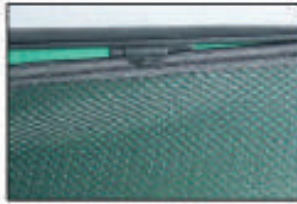

CITROEN C8 5DR
CIT-C8-5-A

PORT SHADE INSTALLATION

Installation

CITROEN C8 5DR
CIT-C8-5-A

PORT SHADE INSTALLATION

Installation

CITROEN C8 5DR
CIT-C8-5-A

TAILGATE SHADE INSTALLATION