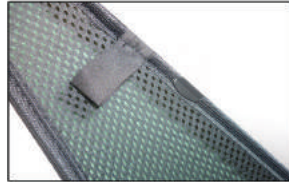

SAA-93-5-A

SIDE SHADE INSTALLATION

X2

Installation

SAAB 9-3 5DR

SAA-93-5-A

PORT SHADE INSTALLATION

Installation

SAAB 9-3 5DR

SAA-93-5-A

PORT SHADE INSTALLATION

X2

Installation

SAAB 9-3 5DR

SAA-93-5-A

TAILGATE SHADE INSTALLATION