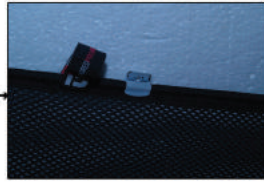

SAA-93-5-A

SIDE SHADE INSTALLATION

X2

Installation

SAAB 9-3 5DR

SAA-93-5-A

PORT SHADE INSTALLATION

Installation

SAAB 9-3 5DR

SAA-93-5-A

PORT SHADE INSTALLATION

X2

Installation

SAAB 9-3 5DR

SAA-93-5-A

TAILGATE SHADE INSTALLATION