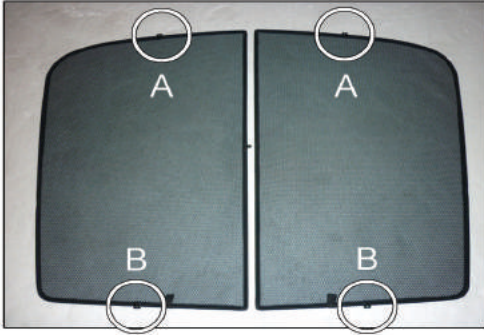

SAAB 9-3 5DR

SAA-93-5-A

PORT SHADE INSTALLATION

X2

Installation

SAAB 9-3 5DR

SAA-93-5-A

TAILGATE SHADE INSTALLATION