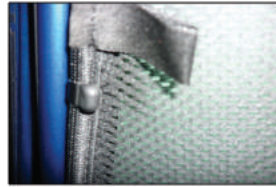

SIDE SHADE INSTALLATION