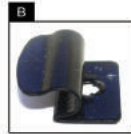

SAAB 9-3 5DR

SAA-93-5-A

PORT SHADE INSTALLATION

X2

Installation

SAAB 9-3 5DR

SAA-93-5-A

TAILGATE SHADE INSTALLATION

Installation

SAAB 9-3 5DR

SAA-93-5-A

TAILGATE SHADE INSTALLATION