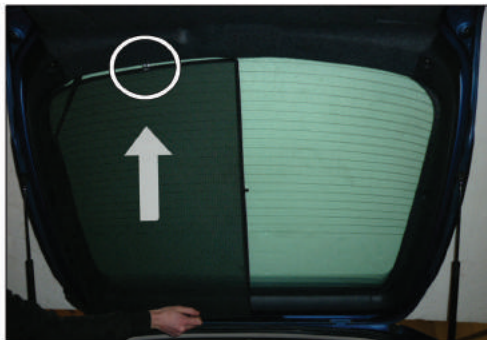

SAAB 9-3 5DR

SAA-93-5-A

PORT SHADE INSTALLATION

X2

Installation

SAAB 9-3 5DR

SAA-93-5-A

TAILGATE SHADE INSTALLATION