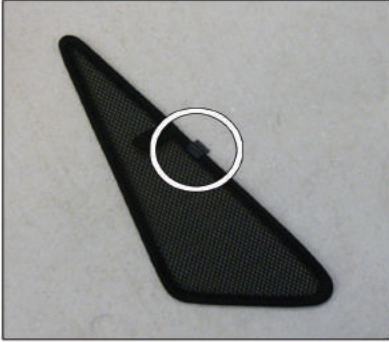

SAA-93-5-A

SIDE SHADE INSTALLATION

X2

Installation

SAAB 9-3 5DR

SAA-93-5-A

PORT SHADE INSTALLATION

Installation