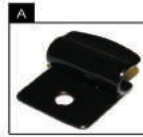

SAAB 9-3 5DR

SAA-93-5-A

PORT SHADE INSTALLATION

X2

Installation

SAAB 9-3 5DR

SAA-93-5-A

TAILGATE SHADE INSTALLATION