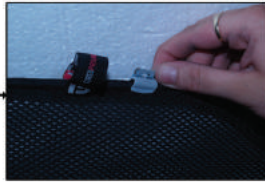

SAA-93-5-A

SIDE SHADE INSTALLATION

X2

Installation

SAAB 9-3 5DR

SAA-93-5-A

PORT SHADE INSTALLATION

Installation