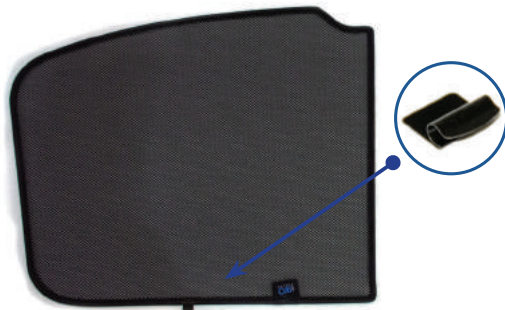

Installation

SEAT TARRACO 5DR
SEA-TARR-5-A

Components Needed

Tailgate Shade Installation

STEP 1