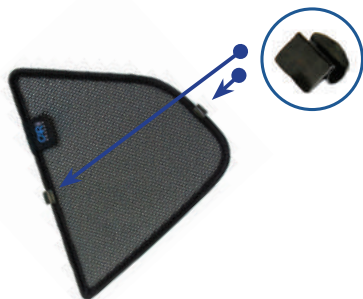

Installation

SEAT TARRACO 5DR
SEA-TARR-5-A

Components Needed

Port Shade Installation

STEP 1