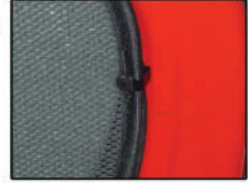

Installation

TOYOTA YARIS 5DR

TOY-YARI-5-A

SIDE SHADE INSTALLATION