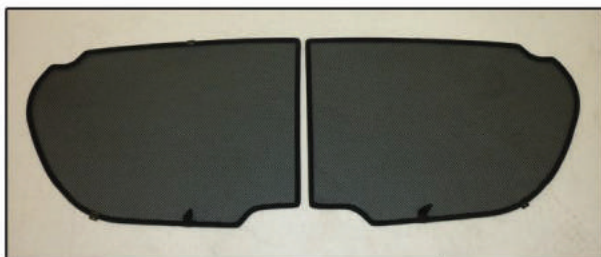

Installation Manual

TOYOTA YARIS 5DR

TOY-YARI-5-A

COMPONENTS INCLUDED

SIDE WINDOWS X2

TAILGATE WINDOW X2

CL-M02 x 4

CL-M05 x 4