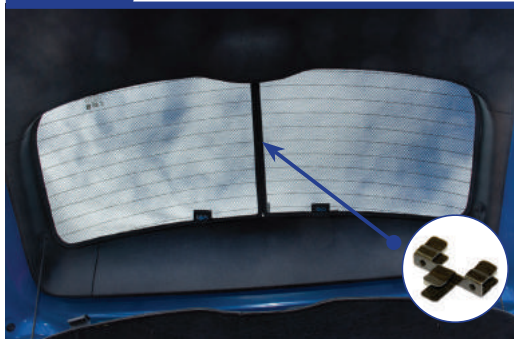

Installation

VAUXHALL MOKKA/MOKKA X 5DR
VAU-MOKA-5-A

Tailgate Shade Installation

STEP 7

Repeat this whole process for the other side

STEP 8

STEP 9

STEP 10

STEP 11