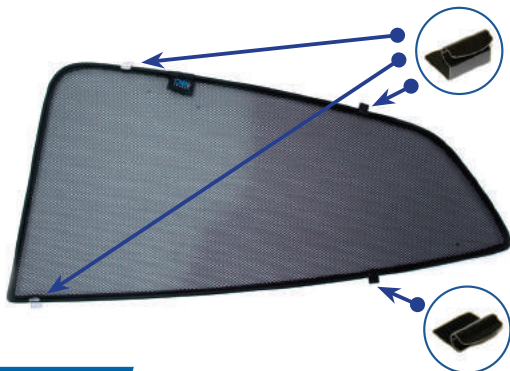

Side Shade Installation

STEP 1