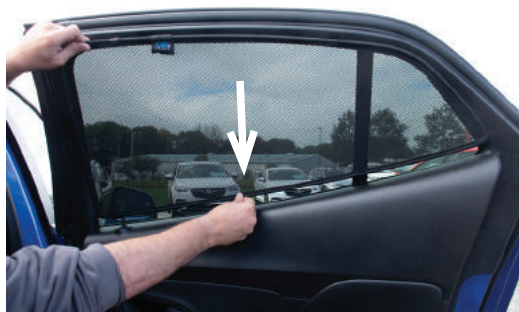

Installation

VAUXHALL MOKKA/MOKKA X 5DR
VAU-MOKA-5-A

Components Needed

Side Shade Installation

STEP 1

STEP 2

STEP 3

STEP 4

STEP 5

STEP 6