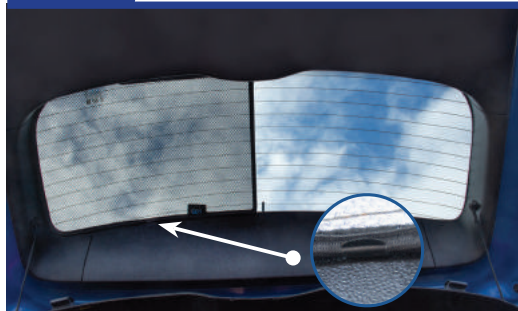

Tailgate Shade Installation

STEP 7