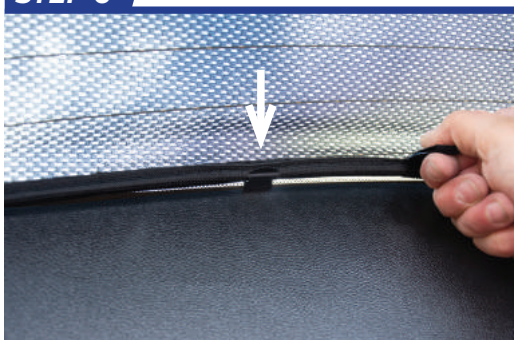

STEP 2

STEP 3

STEP 4

STEP 5

STEP 6

Installation

VAUXHALL MOKKA/MOKKA X 5DR
VAU-MOKA-5-A

Tailgate Shade Installation