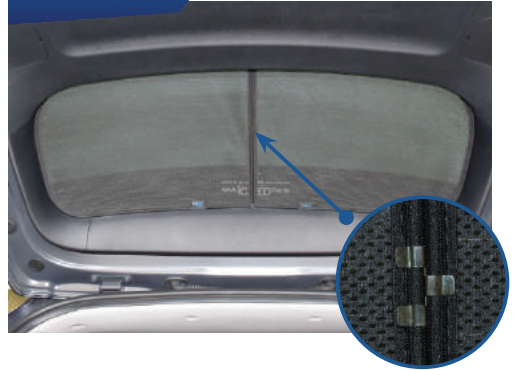

STEP #2

POSITION THE SIDE SHADE

STEP #3

INSERT CLIPS INSIDE WEATHERSTRIP

STEP #4

ENSURE SECURELY FITTED IN PLACE

CAR
SHADES

Rear Shade Installation

KIA SPORTAGE 5DR

KIA-SPOR-5-D

COMPONENTS NEEDED:

STEP #1

ATTACH CLIPS ON SHADE EDGES

STEP #2

POSITION THE REAR SHADE

STEP #3

INSERT CLIPS BEHIND INTERIOR TRIM

STEP #4

REPEAT THE PROCESS ON OTHER SHADE

STEP #5

ENSURE SECURELY FITTED IN PLACE

CAR
SHADES