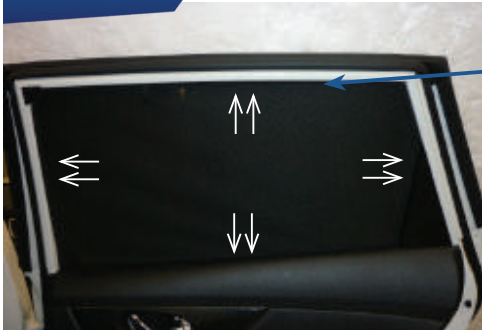

STEP #2

POSITION THE SIDE SHADE

STEP #3

INSERT CLIPS INSIDE WEATHERSTRIP

STEP #4

ENSURE SECURELY FITTED IN PLACE

CAR
SHADES

Rear Shade Installation