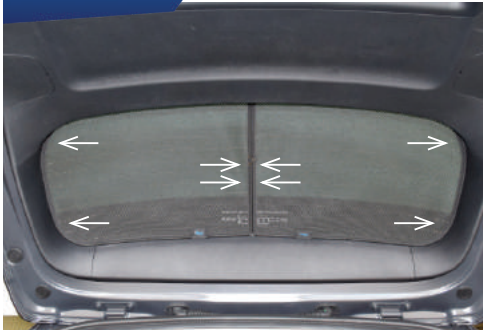

STEP #2

POSITION THE SIDE SHADE

STEP #3

INSERT CLIPS INSIDE WEATHERSTRIP

STEP #4

ENSURE SECURELY FITTED IN PLACE

CAR
SHADES

Rear Shade Installation

INSERT CLIPS BEHIND INTERIOR TRIM

STEP #4

REPEAT THE PROCESS ON OTHER SHADE

STEP #5

ENSURE SECURELY FITTED IN PLACE

CAR
SHADES