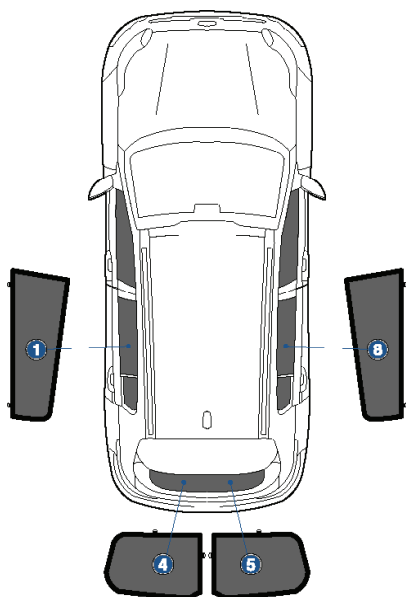

Installation Manual

KIA SPORTAGE 5DR
KIA-SPOR-5-D

COMPONENTS INCLUDED

SHADES

CAR
SHADES

FIXING CLIPS

CL-M02 x 4

CL-M12 x 2

CL-M13 x 4

CL-M14 x 1

Side Shade Installation

KIA SPORTAGE 5DR

KIA-SPOR-5-D

COMPONENTS NEEDED:

STEP #1

ATTACH CLIPS ON SHADE EDGES

STEP #2

POSITION THE SIDE SHADE

STEP #3

INSERT CLIPS INSIDE WEATHERSTRIP

STEP #4

ENSURE SECURELY FITTED IN PLACE

CAR
SHADES

Rear Shade Installation