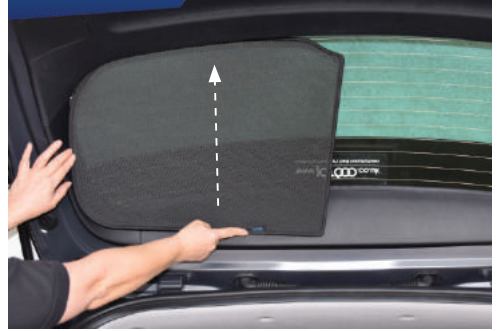

STEP #2

POSITION THE SIDE SHADE

STEP #3

INSERT CLIPS INSIDE WEATHERSTRIP

STEP #4

ENSURE SECURELY FITTED IN PLACE

CAR
SHADES

Rear Shade Installation

KIA SPORTAGE 5DR

KIA-SPOR-5-D

COMPONENTS NEEDED:

STEP #1

ATTACH CLIPS ON SHADE EDGES

STEP #2

POSITION THE REAR SHADE

STEP #3

INSERT CLIPS BEHIND INTERIOR TRIM

STEP #4

REPEAT THE PROCESS ON OTHER SHADE

STEP #5

ENSURE SECURELY FITTED IN PLACE

CAR
SHADES