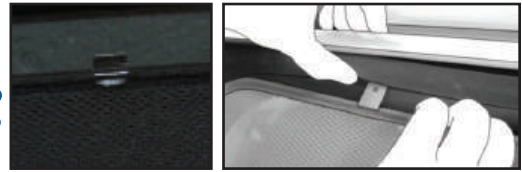

STEP #3

INSERT CLIPS INSIDE WEATHERSTRIP