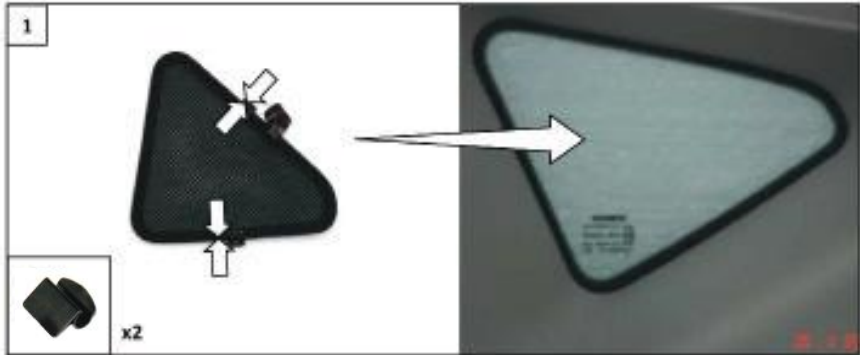

Installation

NISSAN QASHQAI 5DR

NIS-QASH-5-A