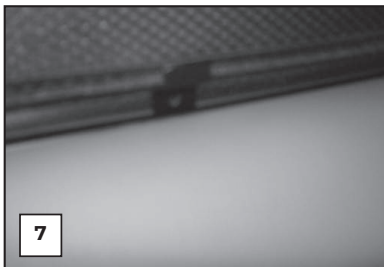

CL-M03 x 2

CL-P02 x 4

CL-W01 x 1

Installation

MERCEDES BENZ ML 5DR - 5 SEATER
MB-MCLS-5-A5

SIDE SHADE INSTALLATION

Installation

MERCEDES BENZ ML 5DR - 5 SEATER
MB-MCLS-5-A5