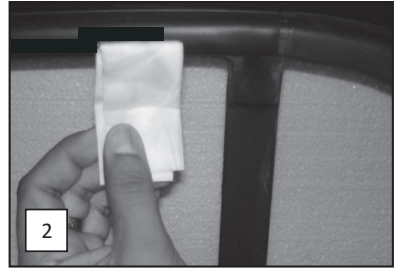

CL-M03 x 2

CL-P02 x 4

CL-W01 x 1

Installation

MERCEDES BENZ ML 5DR - 5 SEATER
MB-MCLS-5-A5

SIDE SHADE INSTALLATION

Installation

MERCEDES BENZ ML 5DR - 5 SEATER
MB-MCLS-5-A5