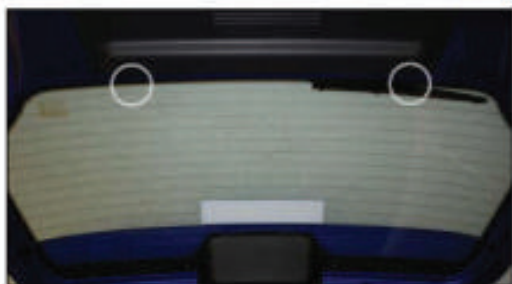

REAR SHADE INSTALLATION