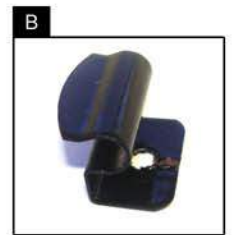

INSTALLATION INSTRUCTIONS

Fiat Stilo 3dr

FIA-STIL-3-A

COMPONENTS INCLUDED

SHADES

FIXING CLIPS

SIDE SHADE INSTALLATION

SIDE SHADE INSTALLATION