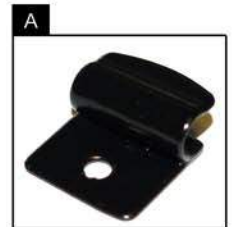

INSTALLATION INSTRUCTIONS

Fiat Stilo 3dr

FIA-STIL-3-A

COMPONENTS INCLUDED

SHADES

FIXING CLIPS

SIDE SHADE INSTALLATION

SIDE SHADE INSTALLATION