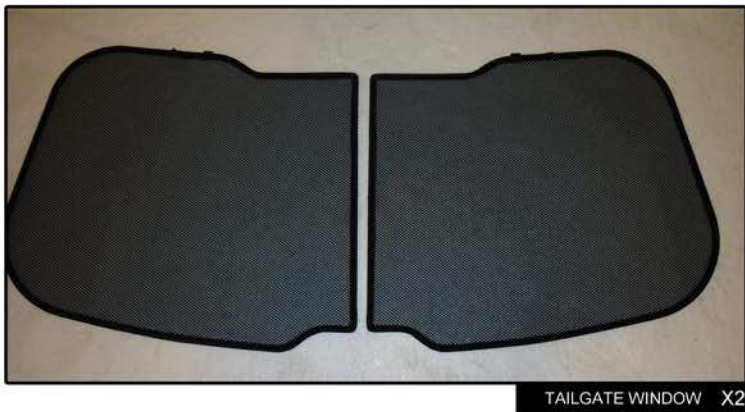

INSTALLATION INSTRUCTIONS

Fiat Stilo 3dr

FIA-STIL-3-A

COMPONENTS INCLUDED

SHADES

FIXING CLIPS

SIDE SHADE INSTALLATION

SIDE SHADE INSTALLATION

TAILGATE SHADE INSTALLATION

TAILGATE SHADE INSTALLATION

TAILGATE SHADE INSTALLATION