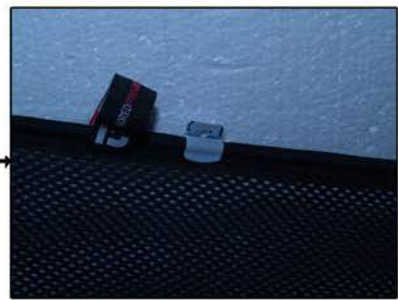

INSTALLATION INSTRUCTIONS

Fiat Stilo 3dr

FIA-STIL-3-A

COMPONENTS INCLUDED

SHADES

FIXING CLIPS

SIDE SHADE INSTALLATION

SIDE SHADE INSTALLATION

TAILGATE SHADE INSTALLATION

TAILGATE SHADE INSTALLATION

TAILGATE SHADE INSTALLATION