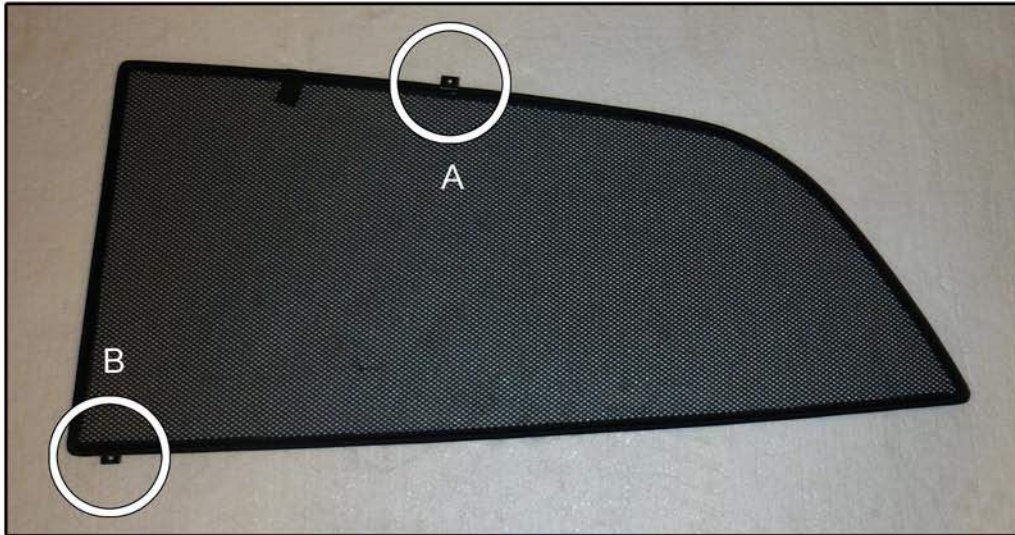

INSTALLATION INSTRUCTIONS

Fiat Stilo 3dr

FIA-STIL-3-A

COMPONENTS INCLUDED

SHADES

FIXING CLIPS

SIDE SHADE INSTALLATION

SIDE SHADE INSTALLATION