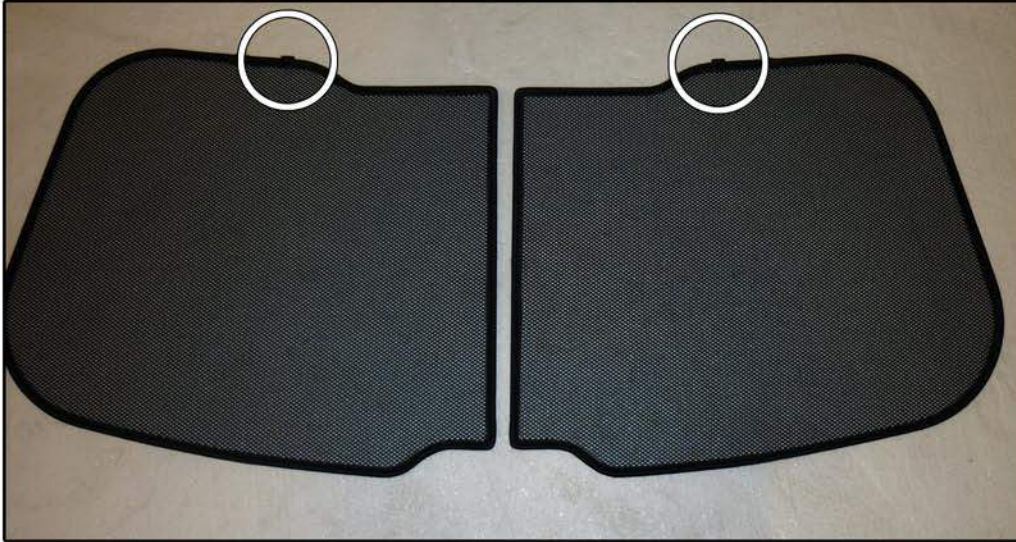

INSTALLATION INSTRUCTIONS

Fiat Stilo 3dr

FIA-STIL-3-A

COMPONENTS INCLUDED

SHADES

FIXING CLIPS

SIDE SHADE INSTALLATION

SIDE SHADE INSTALLATION

TAILGATE SHADE INSTALLATION

TAILGATE SHADE INSTALLATION

TAILGATE SHADE INSTALLATION