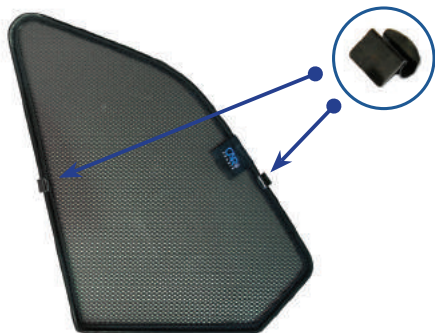

STEP 10

STEP 11

STEP 12

Installation

BMW X5 5DR
BMW-X5-5-D

Side Shade Installation

STEP 13

STEP 14

STEP 15

STEP 16

STEP 17

Repeat this whole process for the other side.

Installation

BMW X5 5DR
BMW-X5-5-D

Components Needed

Port Shades

CL-M02 x 4

Port Shade Installation

STEP 1

STEP 2

STEP 3

STEP 4

STEP 5

STEP 6