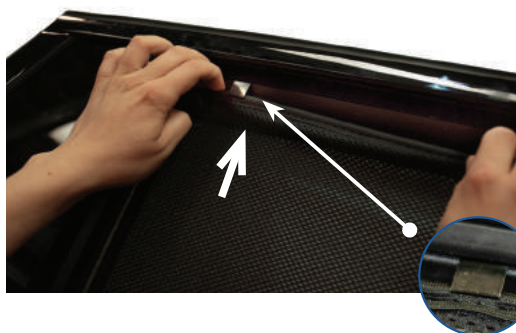

Installation

BMW X5 5DR
BMW-X5-5-D

Side Shade Installation

STEP 7

STEP 8

STEP 9

Fit shade from the outside of the vehicle

STEP 10

STEP 11

STEP 12