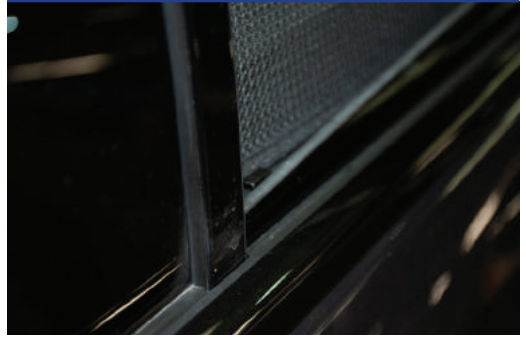

STEP 10

STEP 11

STEP 12

Installation

BMW X5 5DR
BMW-X5-5-D

Side Shade Installation

STEP 13

STEP 14

STEP 15

STEP 16

STEP 17

Repeat this whole process for the other side.

Installation

BMW X5 5DR
BMW-X5-5-D

Components Needed

Port Shades