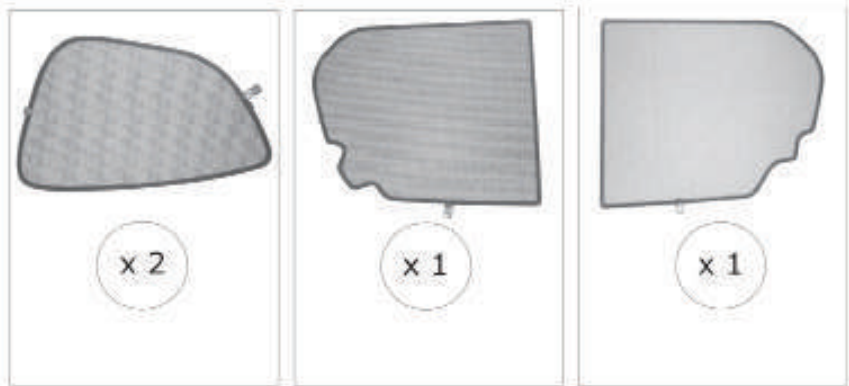

# Installation Manual

TOYOTA AYGO 3DR  
TOY-AYGO-3-A

## COMPONENTS INCLUDED

CL-M02 x 4

CL-P02 x 6

CL-W01 x 1