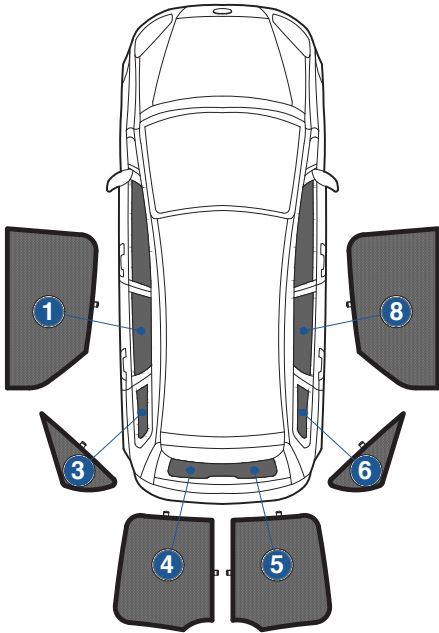

# Installation Manual

FORD FOCUS 5DR  
FOR-FOCU-5-B

COMPONENTS INCLUDED

SHADES

FIXING CLIPS

CL-M01 x 2

CL-M02 x 2

CL-M12 x 2