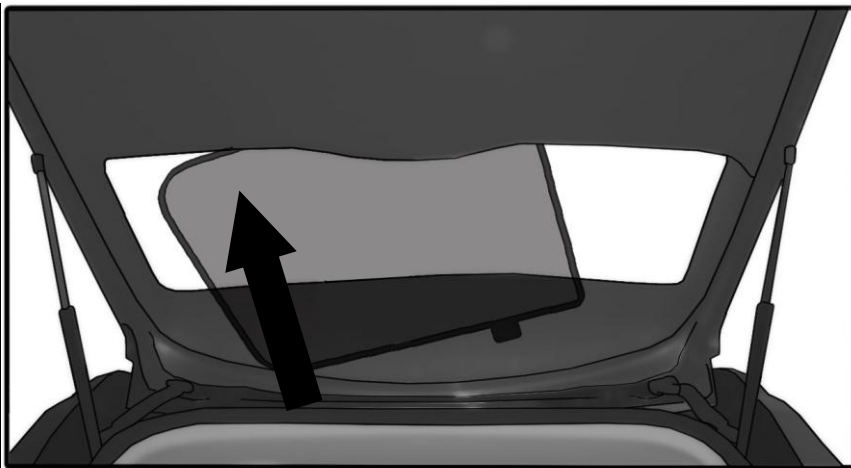

REAR SHADE INSTALLATION

④+⑤

④+⑤

④+⑤