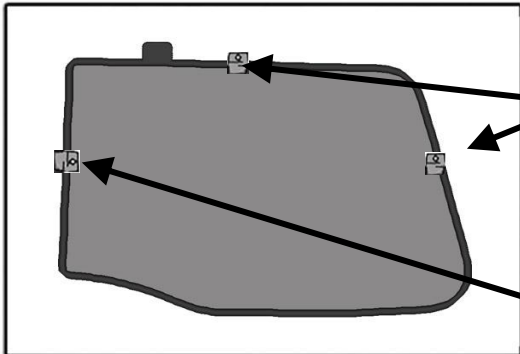

## FIXING CLIPS

2nd SIDE SHADE INSTALLATION

②+⑦

②+⑦

②+⑦

REAR SHADE INSTALLATION

CL-M12

CL-P14