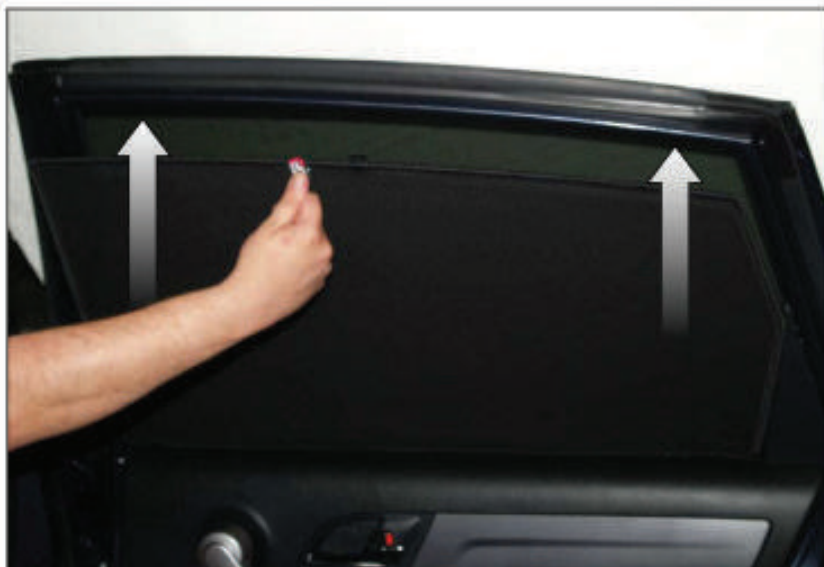

SIDE SHADE INSTALLATION