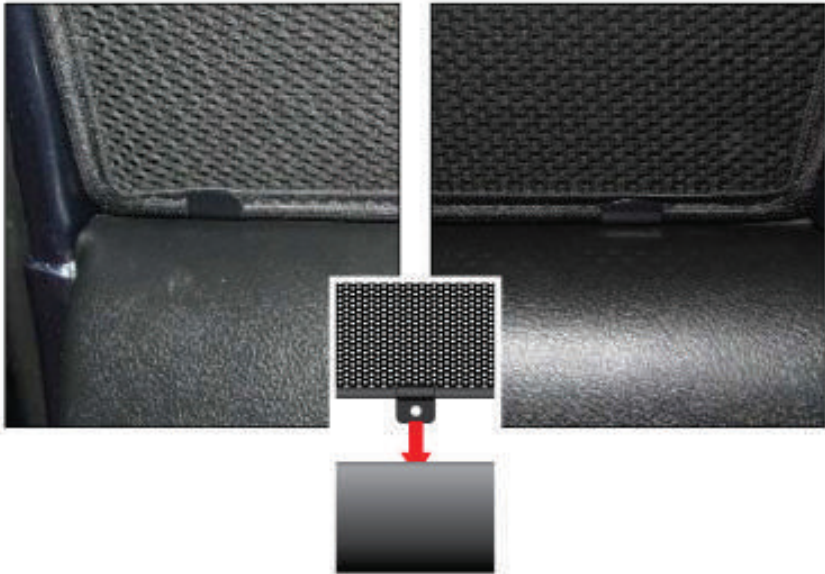

Installation

HONDA CR-V 5DR

HON-CRV-5-B

SIDE SHADE INSTALLATION

Installation

HONDA CR-V 5DR

HON-CRV-5-B

SIDE SHADE INSTALLATION