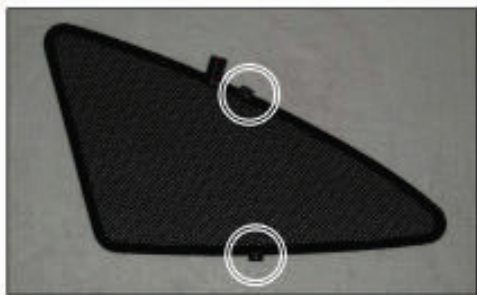

LOAD AREA SHADE INSTALLATION