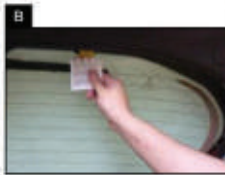

TAILGATE SHADE INSTALLATION