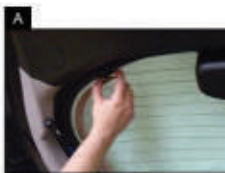

TAILGATE SHADE INSTALLATION