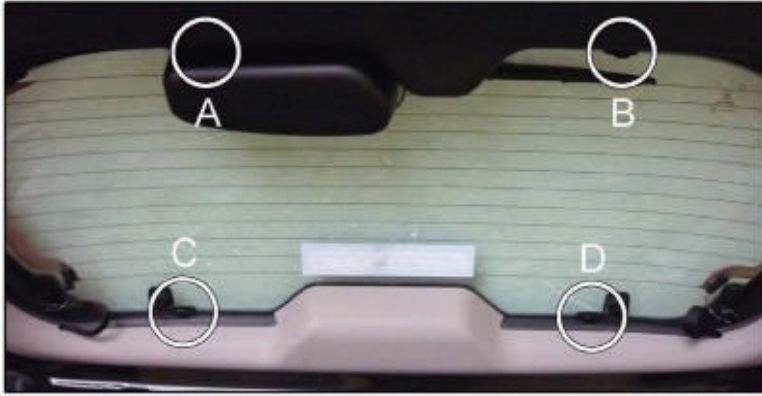

TAILGATE SHADE INSTALLATION