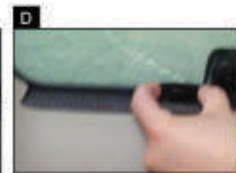

TAILGATE SHADE INSTALLATION