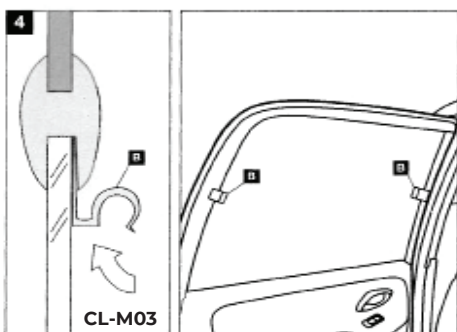

Installation Manual

SUZUKI IGNIS 5DR
SUZ-IGNI-5-A

COMPONENTS INCLUDED

CL-P02 x 4

CL-M03 x 4

CL-M02 x 2

CL-M01 x 2

CL-W01 x 1

Installation

SUZUKI IGNIS 5DR

SUZ-IGNI-5-A

WARNING:

Read these fitting instructions carefully before you start the installation. Rear passenger windows must not be lowered more than 1/3 whilst the blinds are fitted and the vehicle is in motion. On installation care must be taken not to scratch any paintwork with clips.