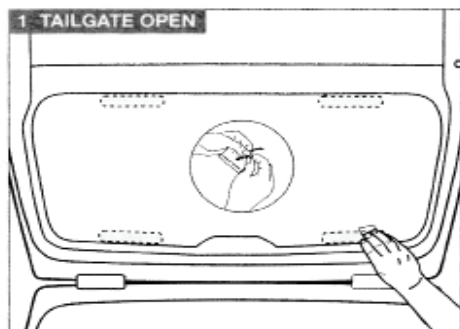

Installation Manual

SUZUKI IGNIS 5DR
SUZ-IGNI-5-A

COMPONENTS INCLUDED

CL-P02 x 4

CL-M03 x 4

CL-M02 x 2

CL-M01 x 2

CL-W01 x 1

Installation

SUZUKI IGNIS 5DR

SUZ-IGNI-5-A

WARNING:

Read these fitting instructions carefully before you start the installation. Rear passenger windows must not be lowered more than 1/3 whilst the blinds are fitted and the vehicle is in motion. On installation care must be taken not to scratch any paintwork with clips.