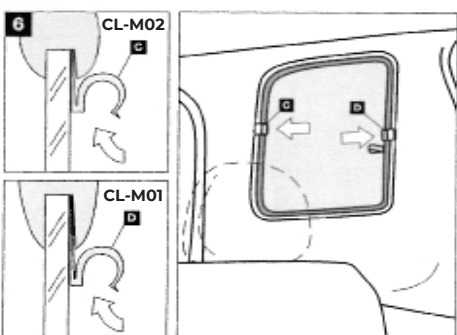

Installation Manual

SUZUKI IGNIS 5DR
SUZ-IGNI-5-A

COMPONENTS INCLUDED

CL-P02 x 4

CL-M03 x 4

CL-M02 x 2

CL-M01 x 2

CL-W01 x 1

Installation

SUZUKI IGNIS 5DR

SUZ-IGNI-5-A

WARNING:

Read these fitting instructions carefully before you start the installation. Rear passenger windows must not be lowered more than 1/3 whilst the blinds are fitted and the vehicle is in motion. On installation care must be taken not to scratch any paintwork with clips.