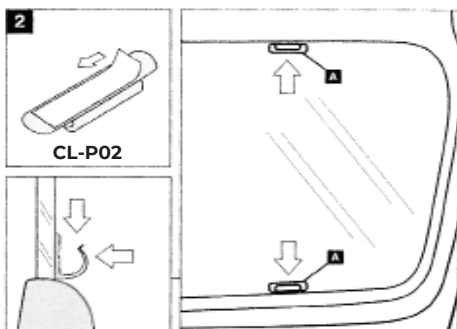

Installation Manual

SUZUKI IGNIS 5DR
SUZ-IGNI-5-A

COMPONENTS INCLUDED

CL-P02 x 4

CL-M03 x 4

CL-M02 x 2

CL-M01 x 2

CL-W01 x 1

Installation

SUZUKI IGNIS 5DR

SUZ-IGNI-5-A

WARNING:

Read these fitting instructions carefully before you start the installation. Rear passenger windows must not be lowered more than 1/3 whilst the blinds are fitted and the vehicle is in motion. On installation care must be taken not to scratch any paintwork with clips.