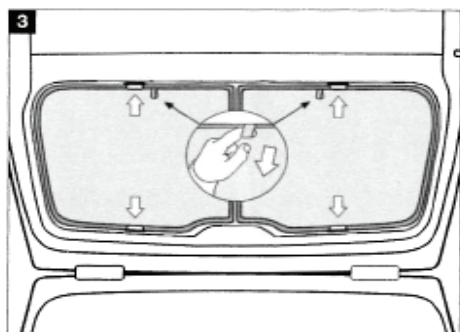

Installation Manual

SUZUKI IGNIS 5DR
SUZ-IGNI-5-A

COMPONENTS INCLUDED

CL-P02 x 4

CL-M03 x 4

CL-M02 x 2

CL-M01 x 2

CL-W01 x 1

Installation

SUZUKI IGNIS 5DR

SUZ-IGNI-5-A

WARNING:

Read these fitting instructions carefully before you start the installation. Rear passenger windows must not be lowered more than 1/3 whilst the blinds are fitted and the vehicle is in motion. On installation care must be taken not to scratch any paintwork with clips.