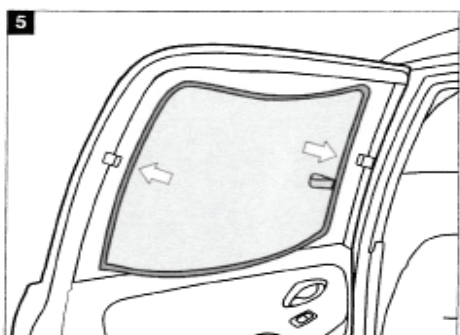

Installation Manual

SUZUKI IGNIS 5DR
SUZ-IGNI-5-A

COMPONENTS INCLUDED

CL-P02 x 4

CL-M03 x 4

CL-M02 x 2

CL-M01 x 2

CL-W01 x 1

Installation

SUZUKI IGNIS 5DR

SUZ-IGNI-5-A

WARNING:

Read these fitting instructions carefully before you start the installation. Rear passenger windows must not be lowered more than 1/3 whilst the blinds are fitted and the vehicle is in motion. On installation care must be taken not to scratch any paintwork with clips.