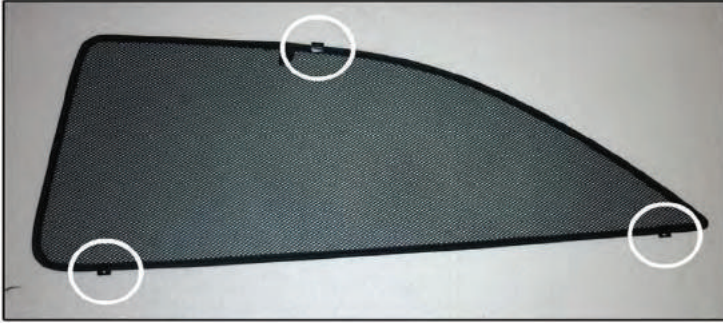

Installation

VAUXHALL ASTRA 3DR

VAU-ASTR-3-A

SIDE SHADE INSTALLATION