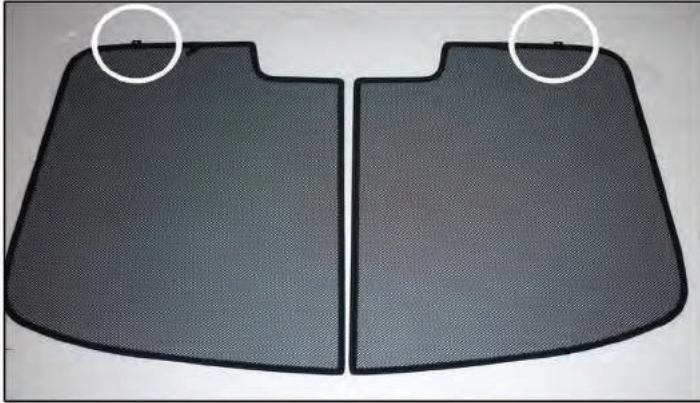

Installation

VAUXHALL ASTRA 3DR

VAU-ASTR-3-A

TAILGATE SHADE INSTALLATION