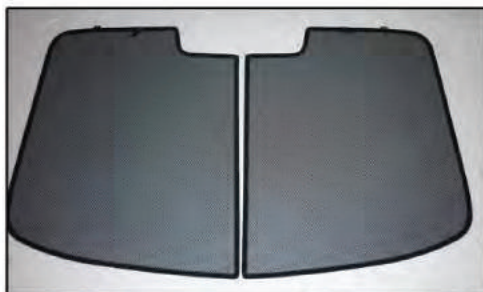

Installation Manual

VAUXHALL ASTRA 3DR

VAU-ASTR-3-A

COMPONENTS INCLUDED

SIDE WINDOWS X2

TAILGATE WINDOW X2

CL-M02 x 6

CL-M12 x 2