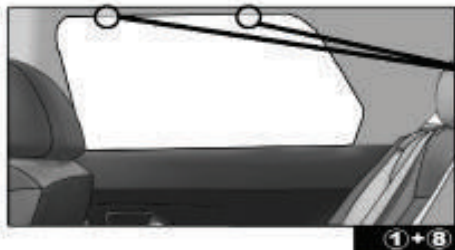

Installation Manual

VOLVO V40 5DR
VOL-V40-5-A

COMPONENTS INCLUDED

CL-M02 x 6

CL-M05 x 4

Installation

VOLVO V40 5DR
VOL-V40-5-A

SIDE SHADE INSTALLATION