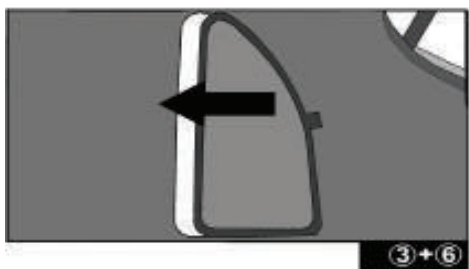

Installation

VOLVO V40 5DR

VOL-V40-5-A

QUARTER SHADE INSTALLATION

③+⑥

③+⑥

③+⑥

③+⑥