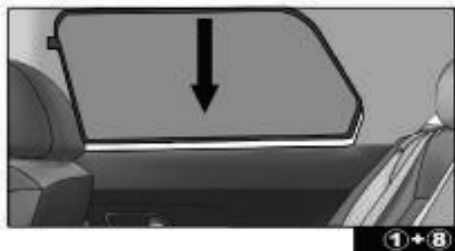

Installation Manual

VOLVO V40 5DR
VOL-V40-5-A

COMPONENTS INCLUDED

CL-M02 x 6

CL-M05 x 4

Installation

VOLVO V40 5DR
VOL-V40-5-A

SIDE SHADE INSTALLATION