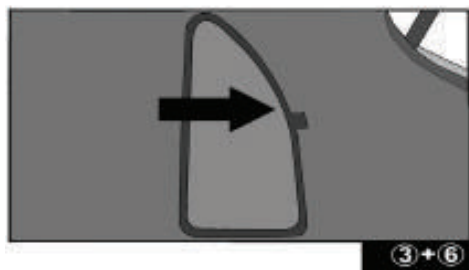

Installation

VOLVO V40 5DR

VOL-V40-5-A

QUARTER SHADE INSTALLATION

③+⑥

③+⑥

③+⑥

③+⑥