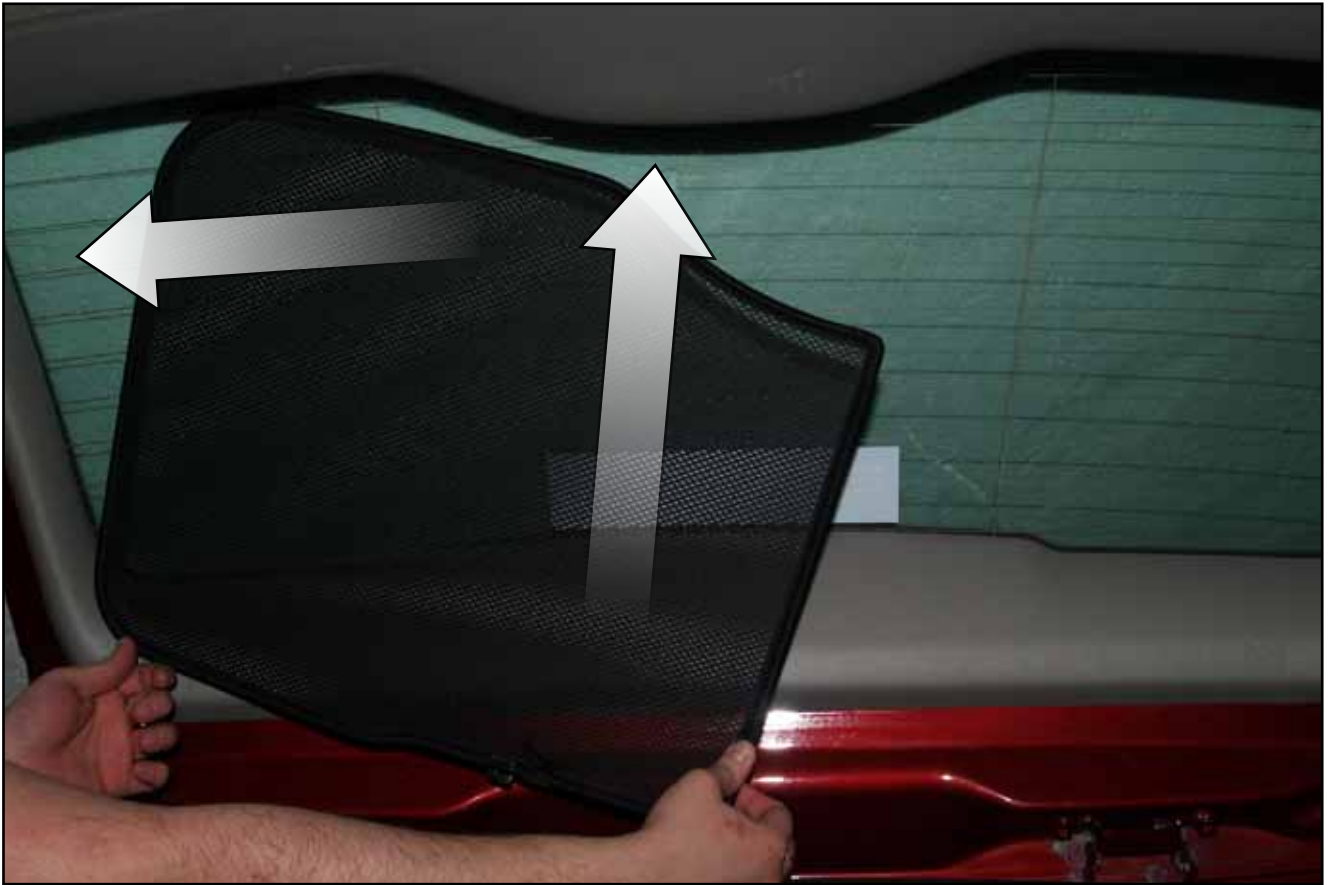

INSTALLATION INSTRUCTIONS

Volvo V50

VOL-V50-E-A

COMPONENTS

SHADES

FIXING CLIPS

SIDE SHADE INSTALLATION

SIDE SHADE INSTALLATION

PORT/LOAD AREA SHADE INSTALLATION

PORT/LOAD AREA SHADE INSTALLATION

PORT/LOAD AREA SHADE INSTALLATION

REAR SHADE INSTALLATION

X2

REAR SHADE INSTALLATION

REAR SHADE INSTALLATION

REAR SHADE INSTALLATION