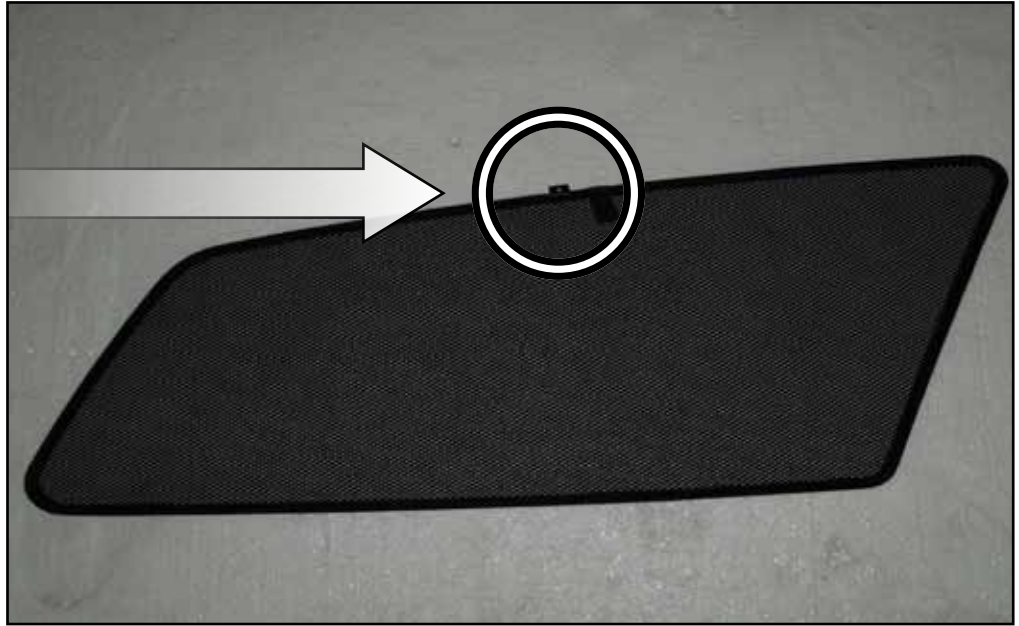

PORT/LOAD AREA SHADE INSTALLATION