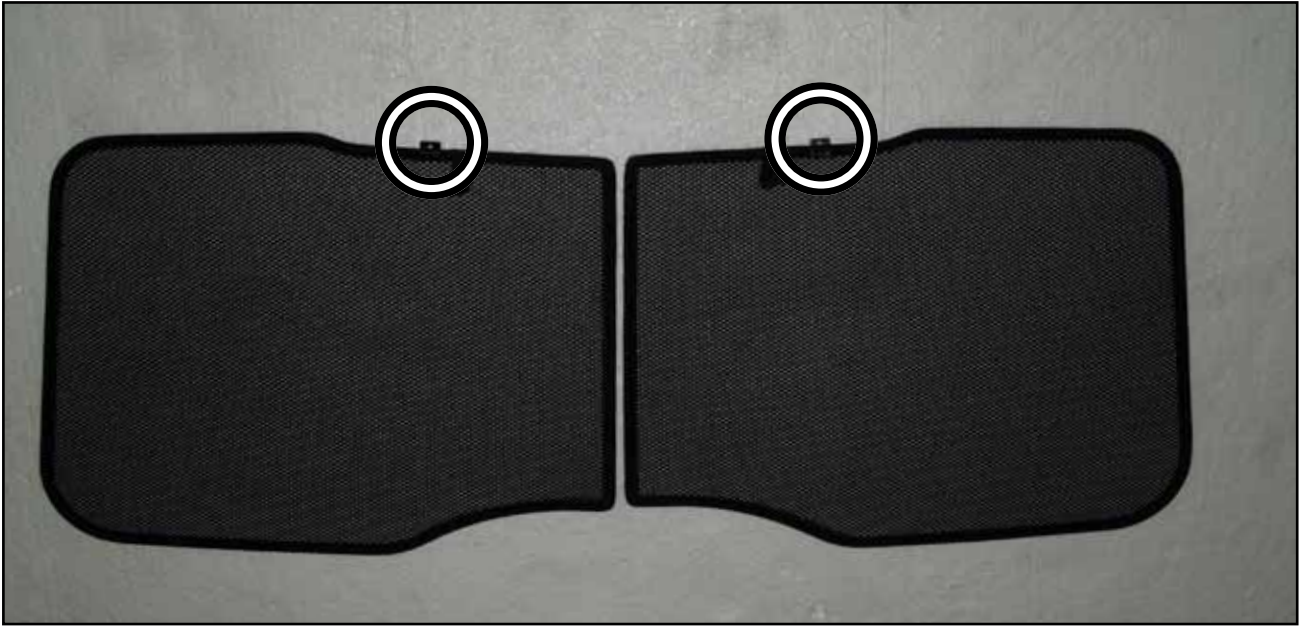

INSTALLATION INSTRUCTIONS

Volvo V50

VOL-V50-E-A

COMPONENTS

SHADES

FIXING CLIPS

SIDE SHADE INSTALLATION

SIDE SHADE INSTALLATION

PORT/LOAD AREA SHADE INSTALLATION

PORT/LOAD AREA SHADE INSTALLATION

PORT/LOAD AREA SHADE INSTALLATION

REAR SHADE INSTALLATION

X2

REAR SHADE INSTALLATION

REAR SHADE INSTALLATION

REAR SHADE INSTALLATION