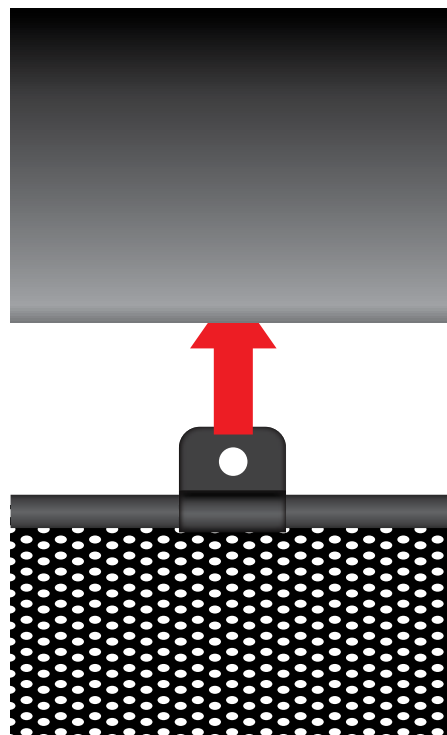

PORT/LOAD AREA SHADE INSTALLATION