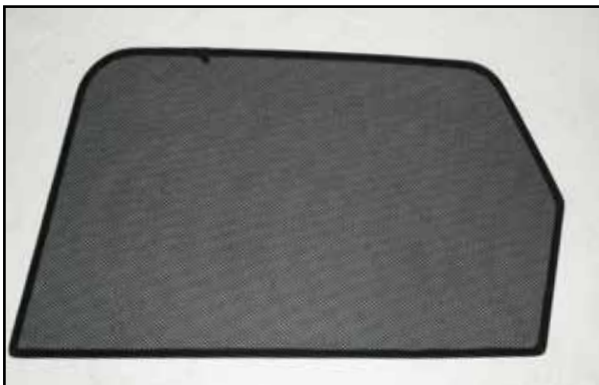

INSTALLATION INSTRUCTIONS

Volvo V50

VOL-V50-E-A

COMPONENTS

SHADES

FIXING CLIPS

SIDE SHADE INSTALLATION

SIDE SHADE INSTALLATION