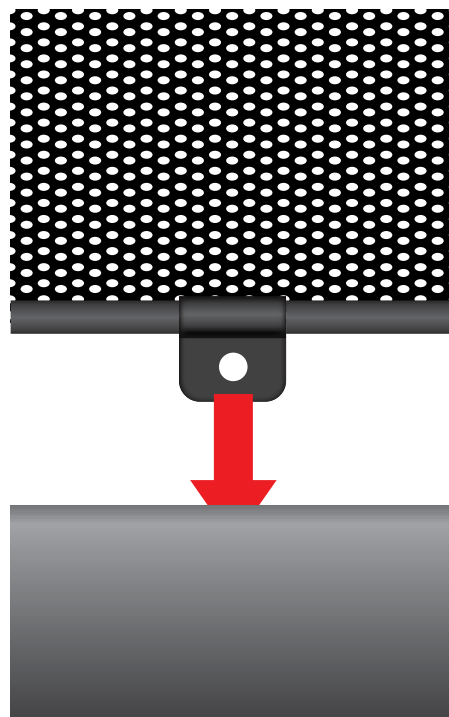

INSTALLATION INSTRUCTIONS

Volvo V50

VOL-V50-E-A

COMPONENTS

SHADES

FIXING CLIPS

SIDE SHADE INSTALLATION

SIDE SHADE INSTALLATION

PORT/LOAD AREA SHADE INSTALLATION

PORT/LOAD AREA SHADE INSTALLATION

PORT/LOAD AREA SHADE INSTALLATION

REAR SHADE INSTALLATION

X2

REAR SHADE INSTALLATION

REAR SHADE INSTALLATION

REAR SHADE INSTALLATION