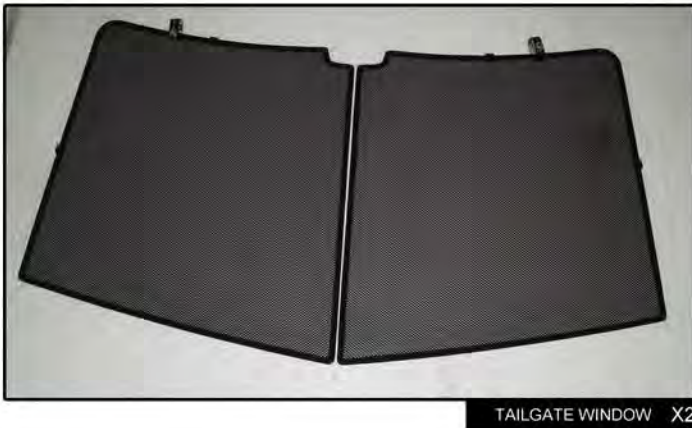

INSTALLATION INSTRUCTIONS

BMW 1 Series 2dr Coupe

BMW-ISER-2-A

COMPONENTS INCLUDED

SHADES

FIXING CLIPS

SIDE SHADE INSTALLATION

SIDE SHADE INSTALLATION

SIDE SHADE INSTALLATION

TAILGATE SHADE INSTALLATION

TAILGATE SHADE INSTALLATION

TAILGATE SHADE INSTALLATION

TAILGATE SHADE INSTALLATION

TAILGATE SHADE INSTALLATION