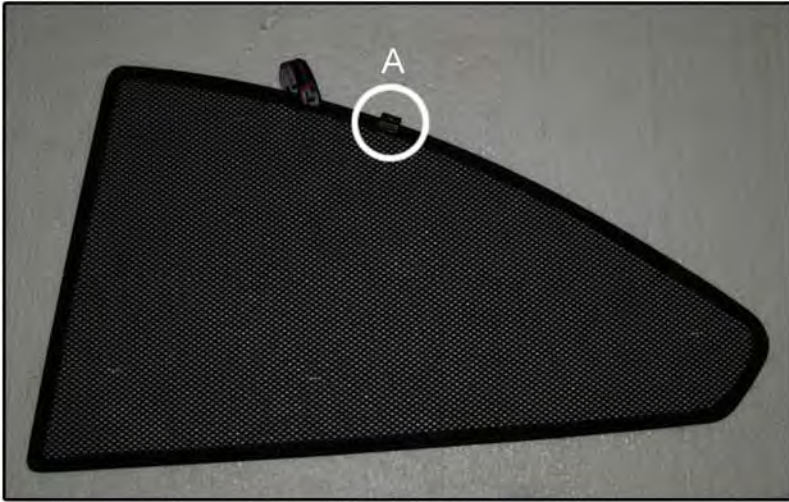

INSTALLATION INSTRUCTIONS

BMW 1 Series 2dr Coupe

BMW-ISER-2-A

COMPONENTS INCLUDED

SHADES

FIXING CLIPS

SIDE SHADE INSTALLATION

SIDE SHADE INSTALLATION