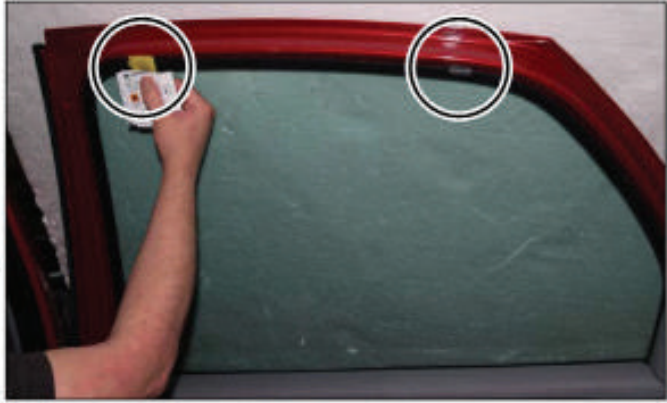

Installation

CITROEN XSARA PICASSO
CIT-XSPI-5-A

SIDE SHADE INSTALLATION

X2