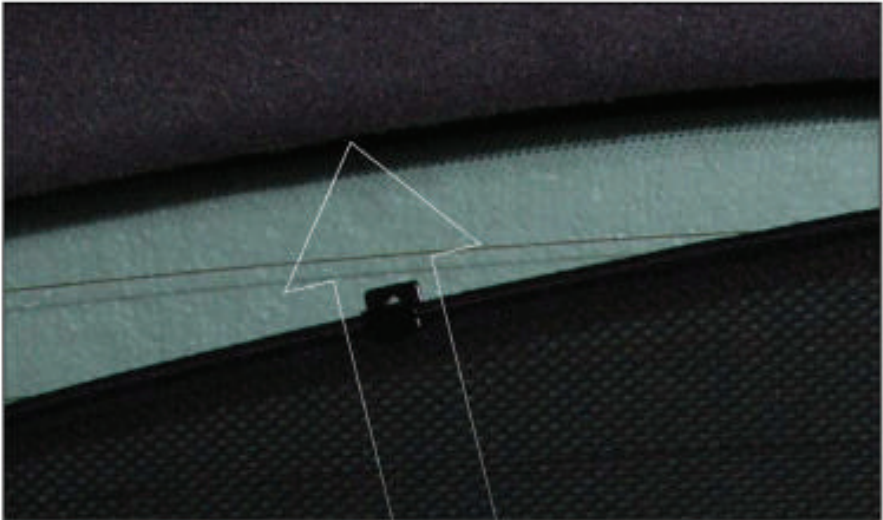

REAR SHADE INSTALLATION