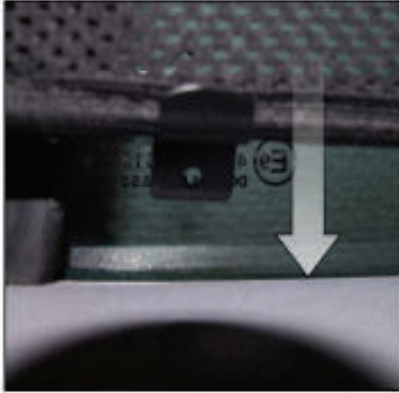

X2

X2

Installation

CITROEN XSARA PICASSO
CIT-XSPI-5-A

SIDE SHADE INSTALLATION

Installation

CITROEN XSARA PICASSO
CIT-XSPI-5-A

SIDE SHADE INSTALLATION