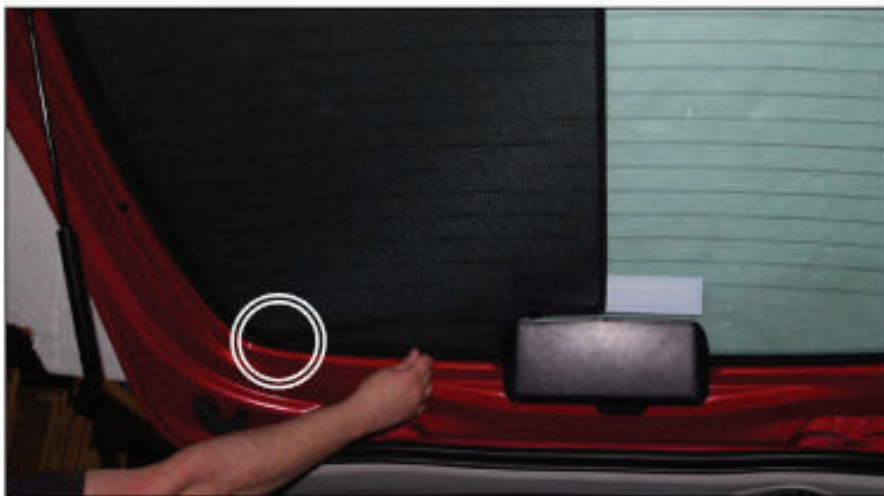

X2

Installation

CITROEN XSARA PICASSO
CIT-XSPI-5-A

REAR SHADE INSTALLATION

Installation

CITROEN XSARA PICASSO

CIT-XSPI-5-A

REAR SHADE INSTALLATION