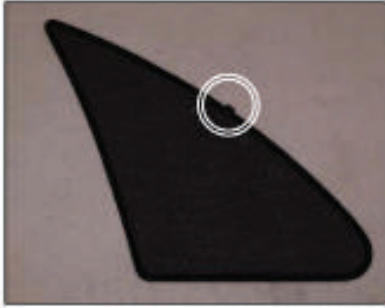

Installation

CITROEN XSARA PICASSO
CIT-XSPI-5-A

PORTLOAD AREA SHADE INSTALLATION