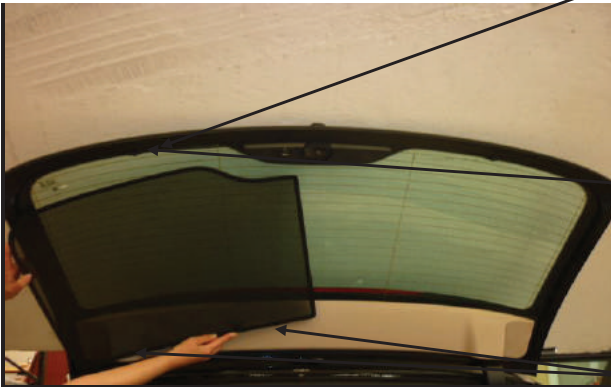

BMW-5SER-E-C

PORT SHADE INSTALLATION

Installation

BMW 5 SERIES ESTATE

BMW-5SER-E-C

TAILGATE SHADE INSTALLATION

Repeat the above steps on the opposite side.

Installation