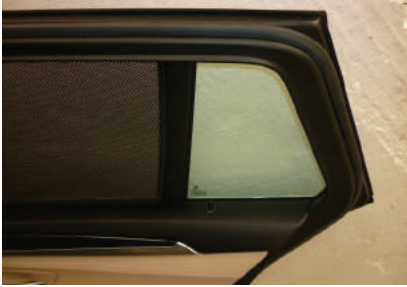

SIDE SHADE INSTALLATION

Installation

BMW 5 SERIES ESTATE

BMW-5SER-E-C

2ND SIDE SHADE INSTALLATION

No Clips On This Part.

Installation

BMW 5 SERIES ESTATE