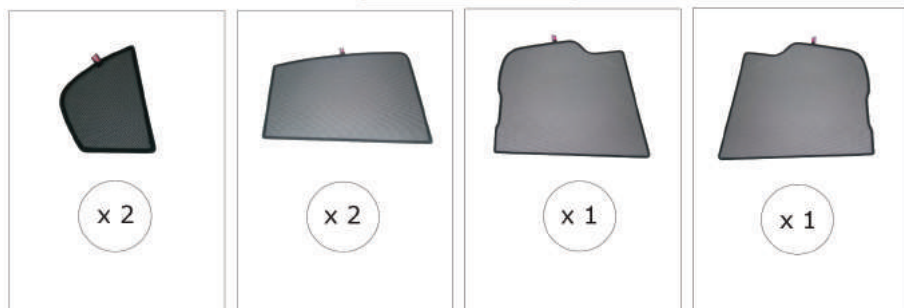

Installation Manual

JAG X-TYPE 4DR

JAG-XTYP-4-B

COMPONENTS INCLUDED

CL-M02 x 4

Installation

JAG X-TYPE 4DR

JAG-XTYP-4-B