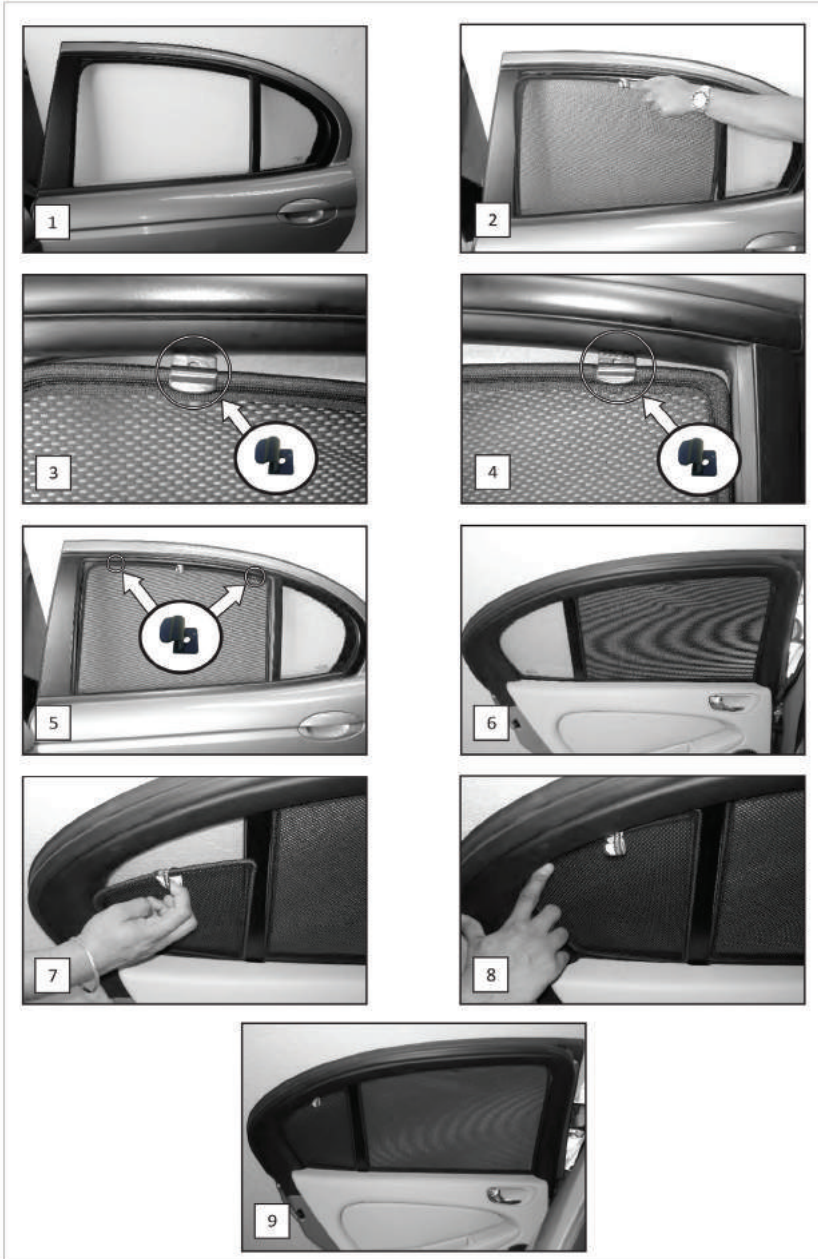

Installation Manual

JAG X-TYPE 4DR

JAG-XTYP-4-B

COMPONENTS INCLUDED

CL-M02 x 4

Installation

JAG X-TYPE 4DR

JAG-XTYP-4-B