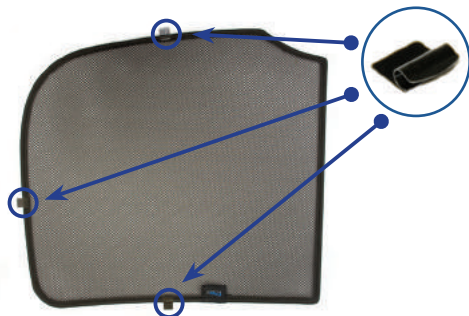

Components Needed

Tailgate Shades

CL-M12 x 6

CL-M14 x 1

Tailgate Shade Installation

STEP 1

STEP 2

STEP 3