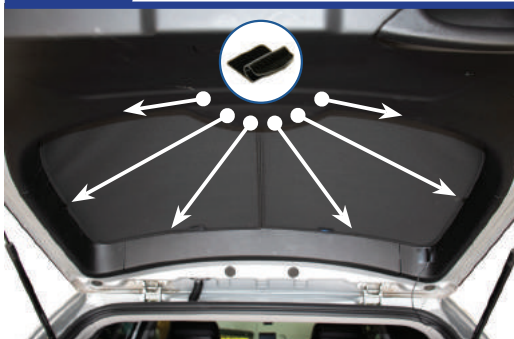

Installation

SSANGYONG KORANDO 5DR
SSA-KORA-5-A

Tailgate Shade Installation

STEP 7

Repeat this whole process for the other side.

STEP 8

STEP 9

STEP 10

STEP 11

STEP 12