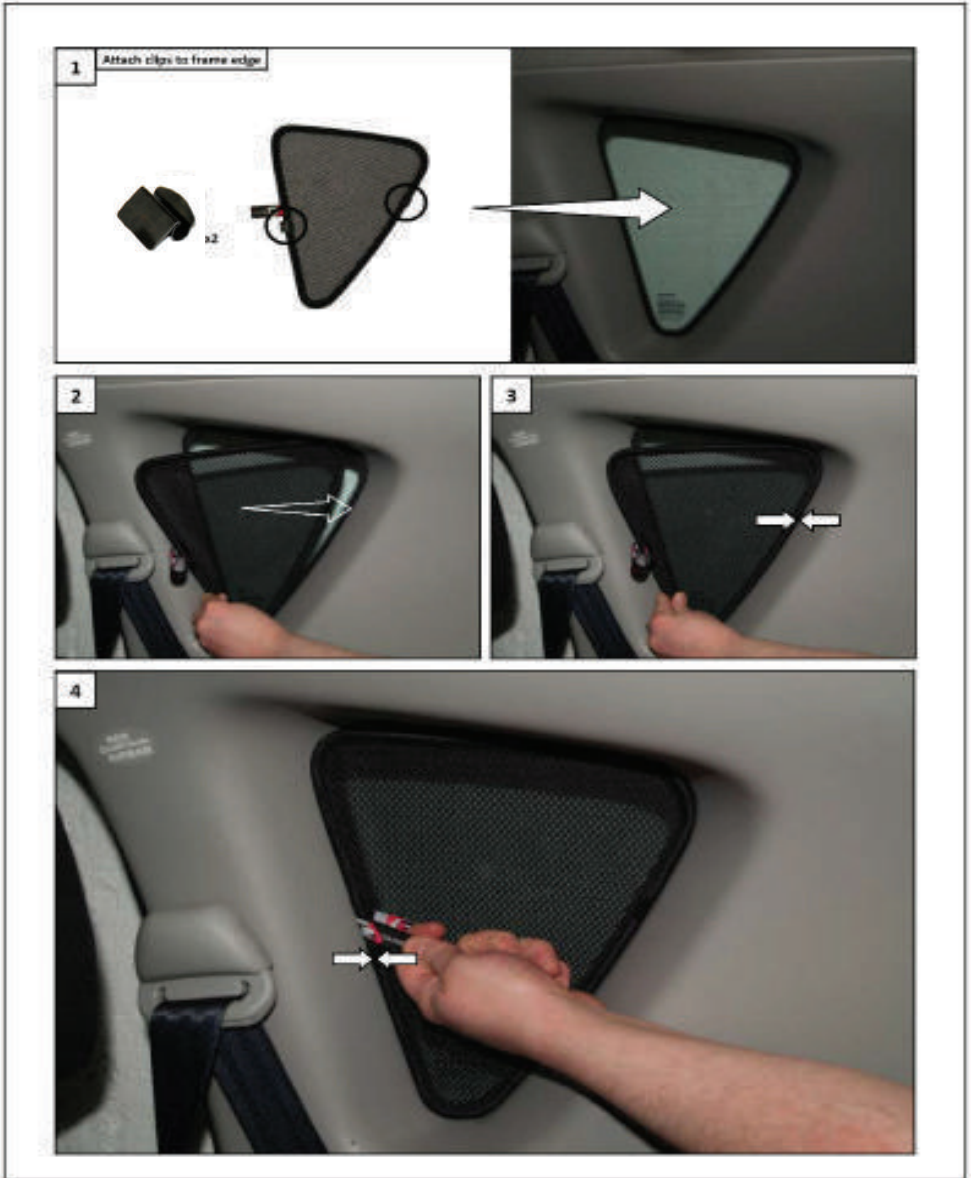

Installation

TOYOTA COROLLA VERSO 5DR
TOY-CORV-5-A