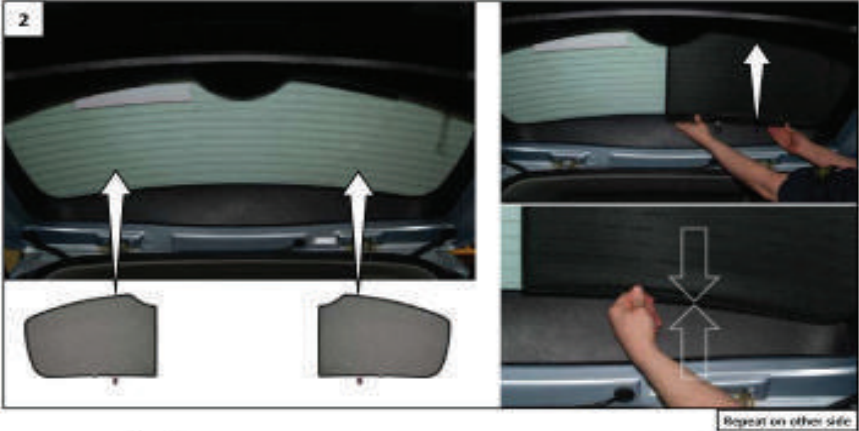

# Installation

TOYOTA COROLLA VERSO 5DR  
TOY-CORV-5-A

1 Attach clip to each shade at position indicated

2

3