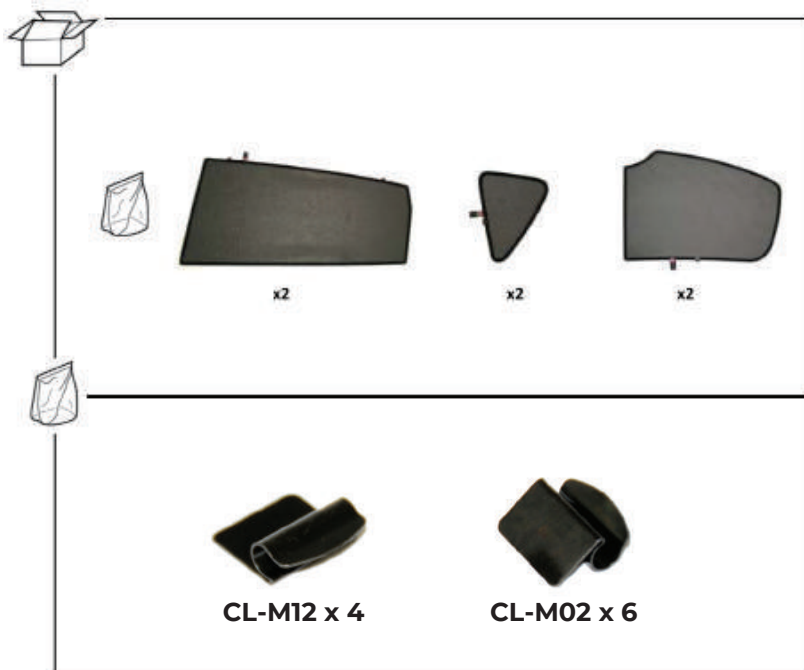

# Installation Manual

TOYOTA COROLLA VERSO 5DR  
TOY-CORV-5-A

## COMPONENTS INCLUDED

# Installation

TOYOTA COROLLA VERSO 5DR  
TOY-CORV-5-A

**1** Attach clips to frame edge **2 Positions**

**2** Connect at positions A, B

**3** **A** **B**

**4**