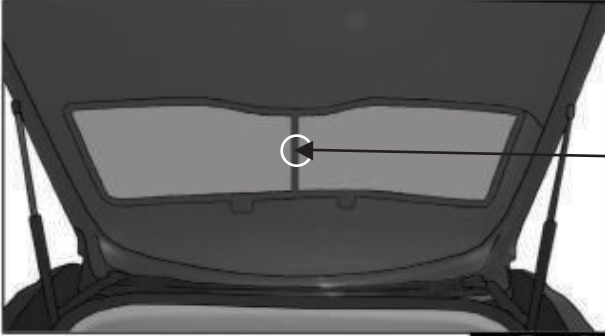

REAR SHADE INSTALLATION