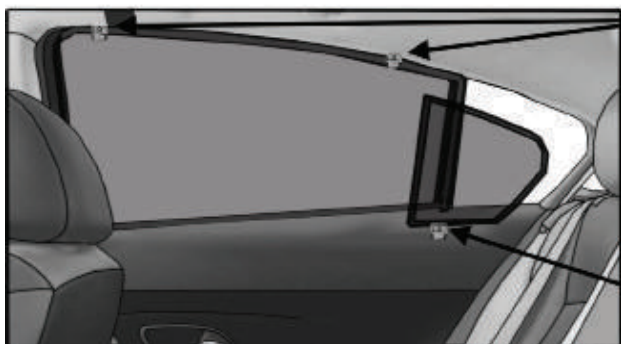

CL-M14 x 1

Installation

MITSUBISHI LANCER 5DR

MIT-LANC-5-A

2nd SIDE SHADE INSTALLATION

②+⑦

②+⑦

②+⑦