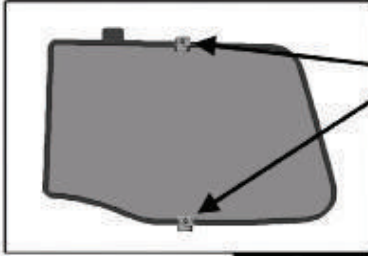

REAR SHADE INSTALLATION