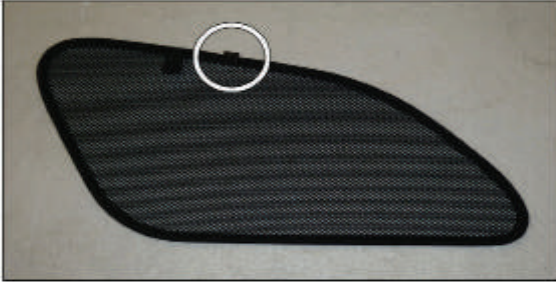

PORT SHADE INSTALLATION